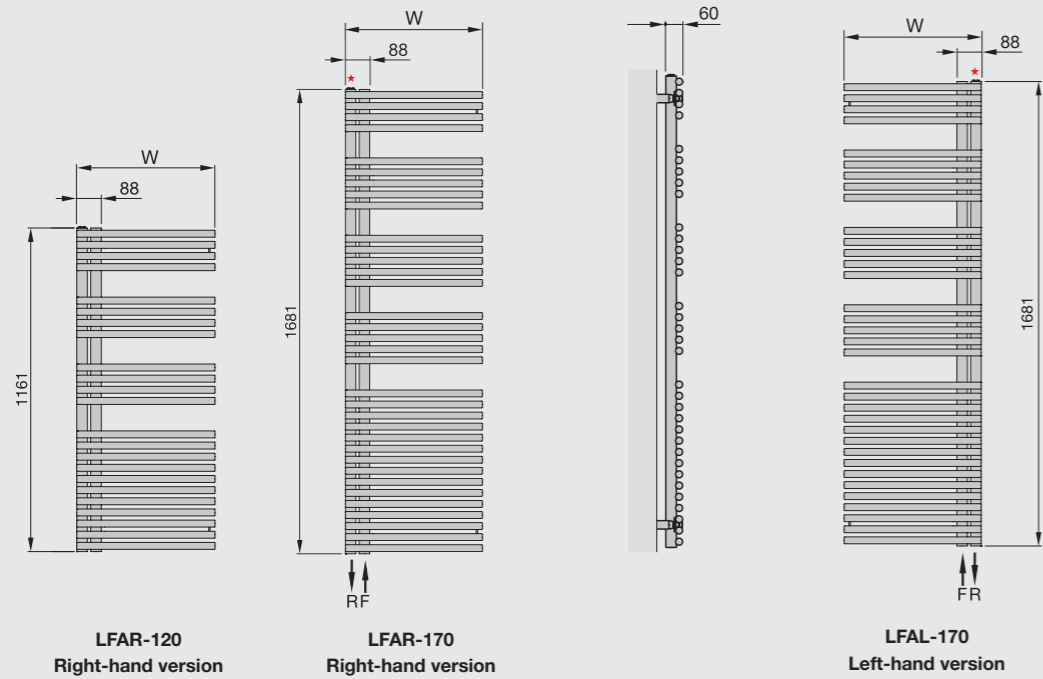

Central Heating Model STOCK listed in black	Height mm	Width mm	Finish	Output $\Delta T=50K$ Watts/Btu All outputs certified to EN 442	Max. Immersion rating Watts	RRP (ex VAT)
Zehnder Forma Spa Asym						
LFAL-120-050	1161	496	white*	547/1866	300	£210
LFAL-120-060	1161	596	white*	628/2143	400	£225
LFAL-170-050	1681	496	white*	778/2655	300	£255
LFAL-170-060	1681	596	white*	894/3050	400	£279
LFAR-120-050	1161	496	white*	547/1866	300	£210
LFAR-120-060	1161	596	white*	628/2143	400	£225
LFAR-170-050	1681	496	white*	778/2655	300	£255
LFAR-170-060	1681	596	white*	894/3050	400	£279
LFAL-120-050-0346	1161	496	anthracite	547/1866	300	£263
LFAL-120-060-0346	1161	596	anthracite	628/2143	400	£281
LFAL-170-050-0346	1681	496	anthracite	778/2655	300	£319
LFAL-170-060-0346	1681	596	anthracite	894/3050	400	£349
LFAR-120-050-0346	1161	496	anthracite	547/1866	300	£263
LFAR-120-060-0346	1161	596	anthracite	628/2143	400	£281
LFAR-170-050-0346	1681	496	anthracite	778/2655	300	£319
LFAR-170-060-0346	1681	596	anthracite	894/3050	400	£349

Dual Energy: Self Fit - Additional cost to Central Heating model prices see page 70 for details

Colour finish: Standard colours from the Zehnder colour chart including matt white finish are priced at: RAL 9016 + 25%. Colour finish and non-stock products delivery: 3-5 weeks.

*White (RAL 9016)

*1/2" air vent
 W = width
 F = Flow
 R = Return
 Tube: Horizontal = Ø 25mm
 Tube: Vertical = Ø 38mm
 All dimensions in mm

The complete compliant technical specifications can be found between pages 71 and 79.

Zehnder Forma Spa Asym

A pleasant heat and a relaxed look for your bathroom. The vertical tubes positioned on the right or left of Zehnder Forma Asym allow you to conveniently slide in towels from one side. Available in almost any colour and finish from the Zehnder colour chart.