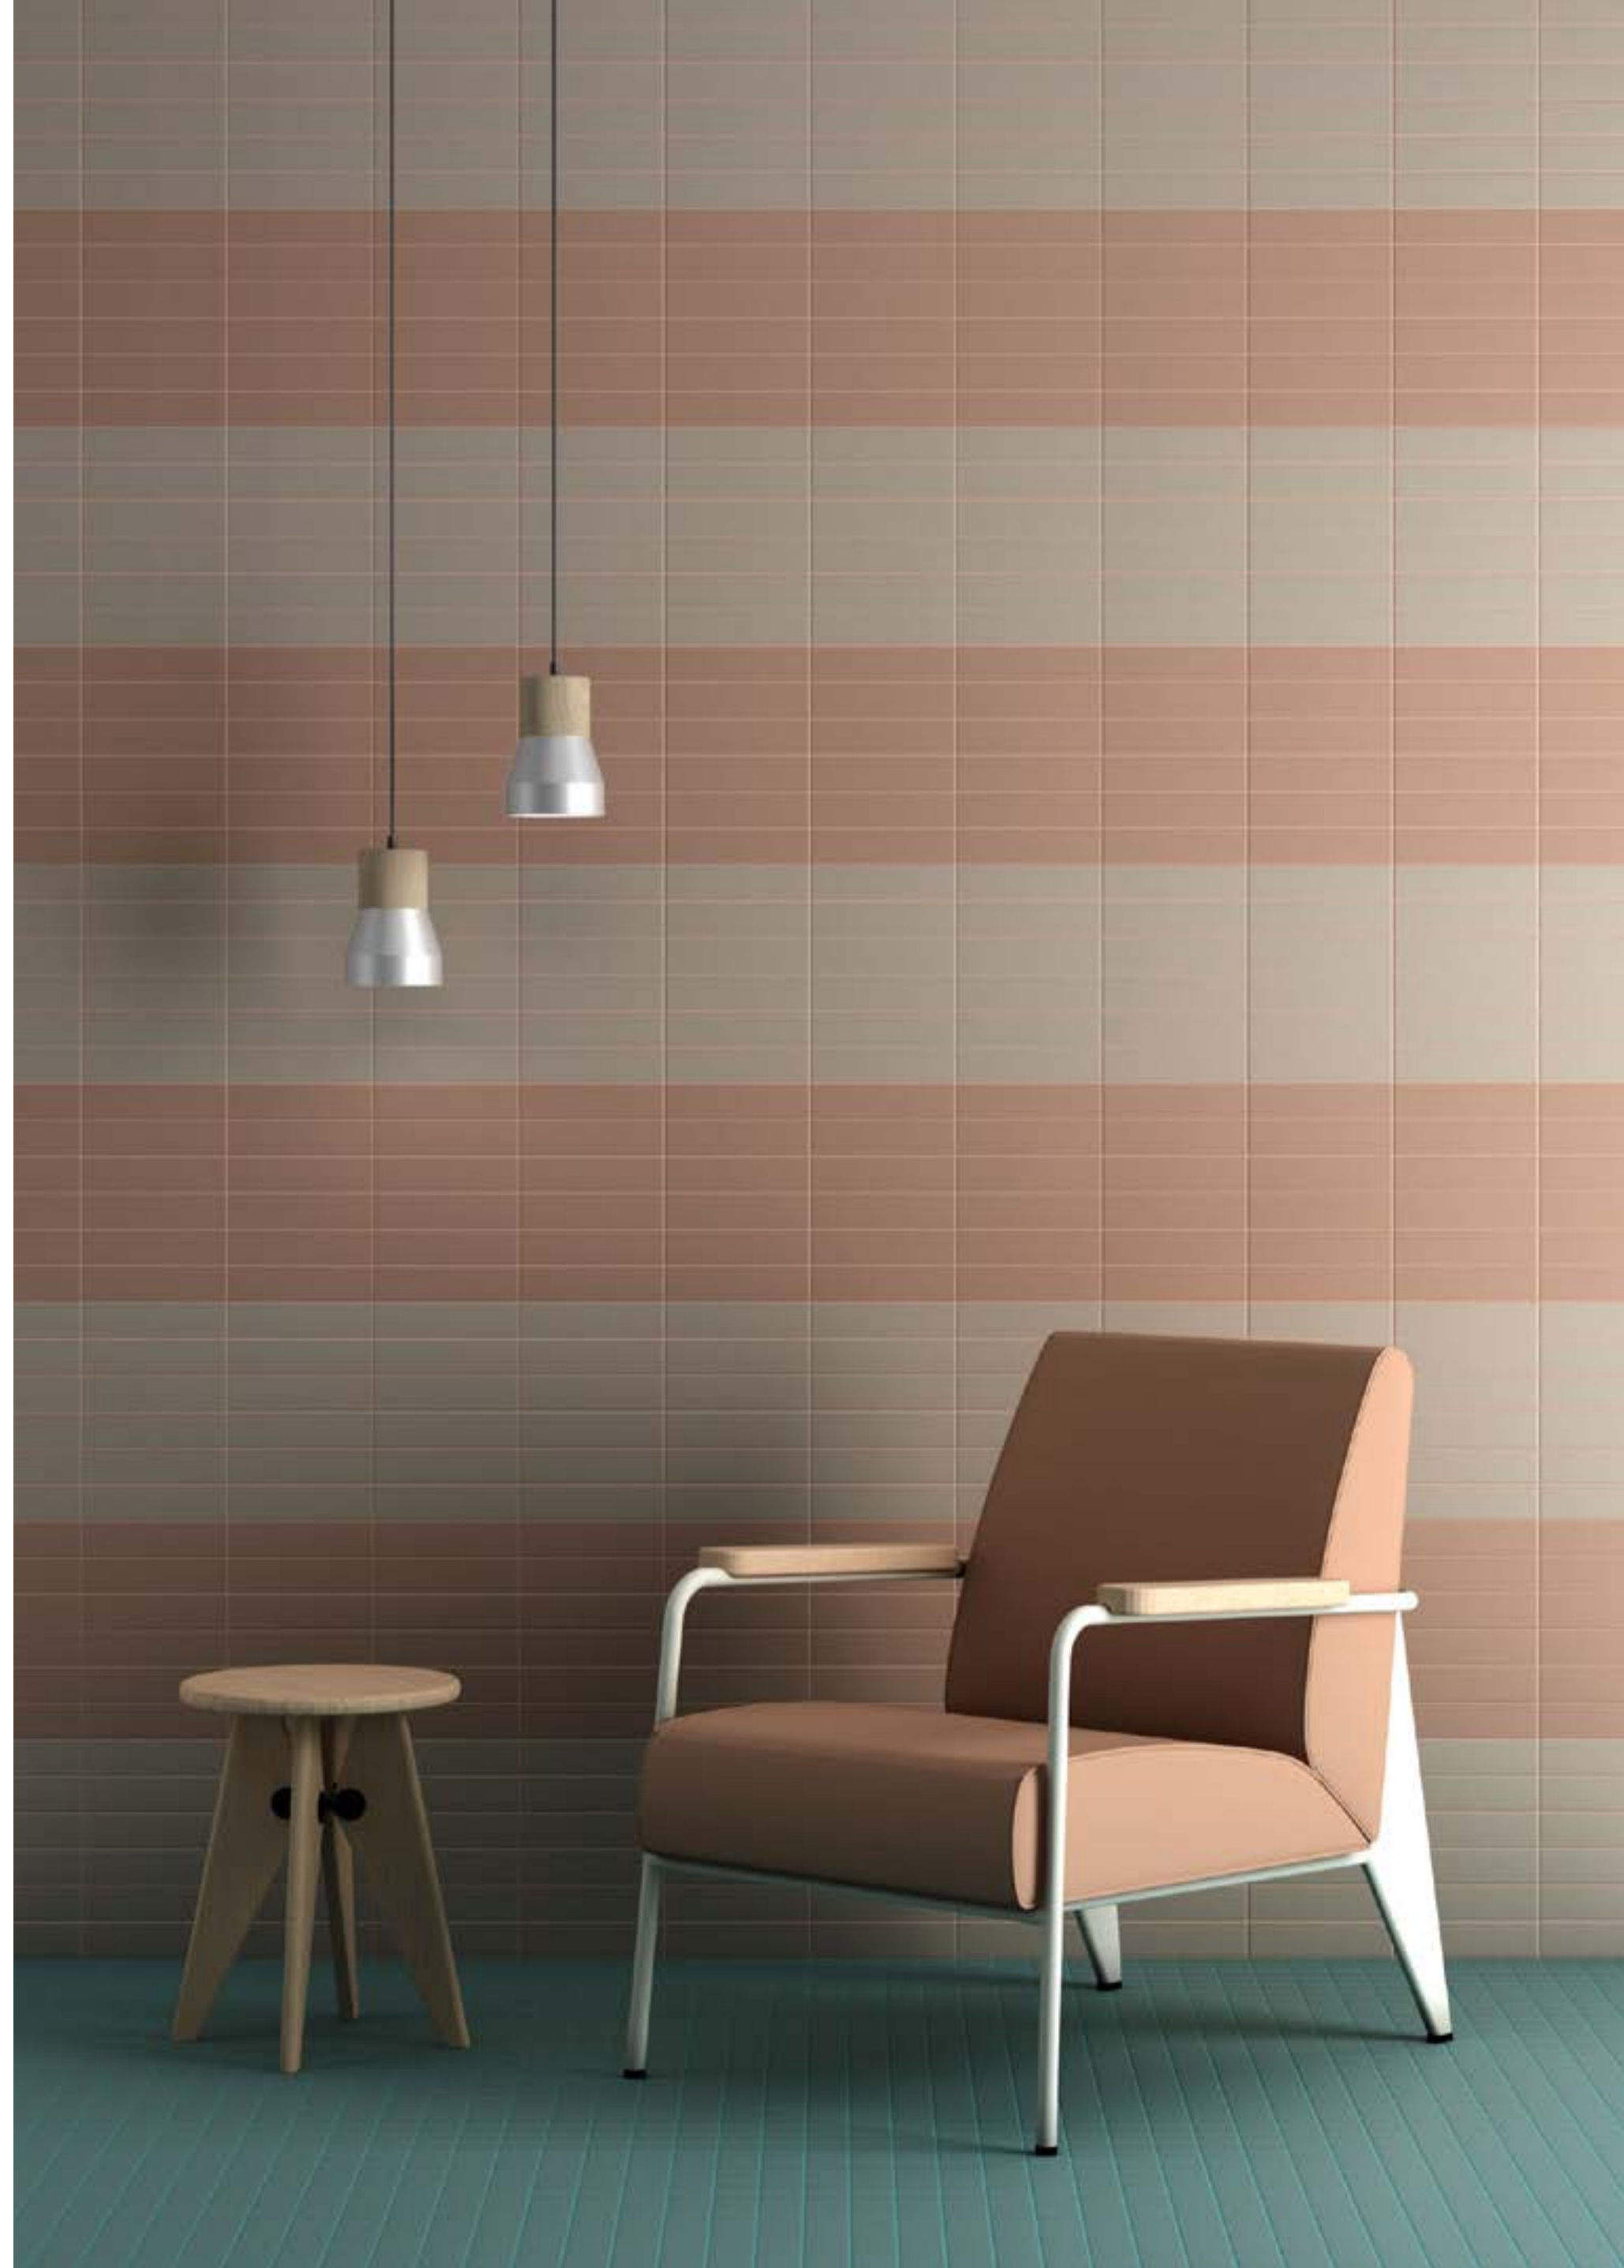

 Mapei 139 Pink Powder

 Mapei 171 Turquoise

SCHEMA DI POSA | INSTALLATION CONFIGURATION

RIVESTIMENTO | WALL

SYSTEM INTERNI
finitura satinata | matt finishing

IN Rosa
5x40 cm (2"x16")
Net mounted
40x30 cm (16"x12")