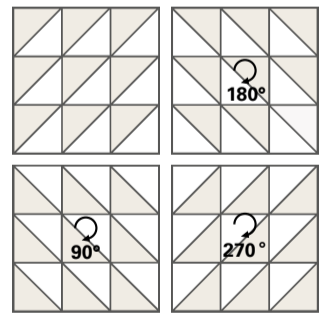

RIVESTIMENTO | WALL
SYSTEM TRASPARENZE
finitura satinata | gloss finishing

TR Ghiaccio
10x10x14 cm (4"x4"x5)
Net mounted
30X30 cm (12"x12")

Dettaglio posa |
Installation detail

PAVIMENTO | FLOOR
SYSTEM INTERNI
finitura satinata | matt finishing

IN Beige
20x20 cm
8"x8"

GIUNTI | JOINT SUGGESTIONS

Mapei 138 Almond

Mapei 138 Almond