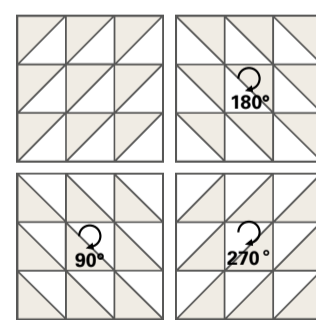

RIVESTIMENTO | WALL

SYSTEM INTERNI
finitura satinata matt finishing

IN Rosa
10x10 cm
4"x4"

IN Granata
10x10x14 cm
(4"x4"x5)
Net mounted
30x30 cm (12"x12")

Dettaglio posa |
Installation detail

PAVIMENTO | FLOOR