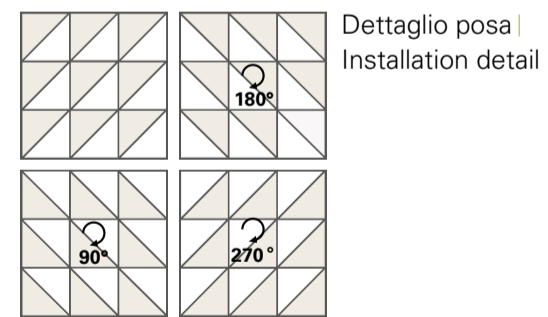

SCHEMA DI POSA | INSTALLATION CONFIGURATION

RIVESTIMENTO | WALL

SYSTEM INTERNI
finitura satinata | matt finishing

PAVIMENTO | FLOOR

SYSTEM INTERNI
finitura satinata | matt finishing

GIUNTI | JOINT SUGGESTIONS

Mapei 100 White

Mapei 100 White