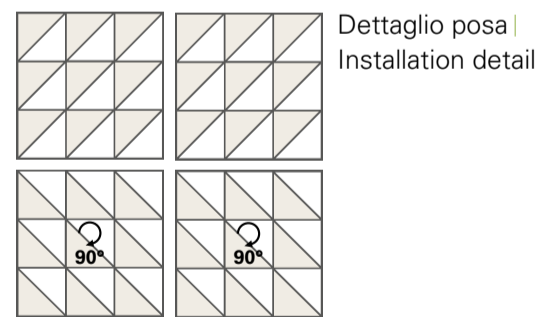

Dettaglio posa |
Installation detail

PAVIMENTO | FLOOR
SYSTEM INTERNI
finitura satinata | matt finishing