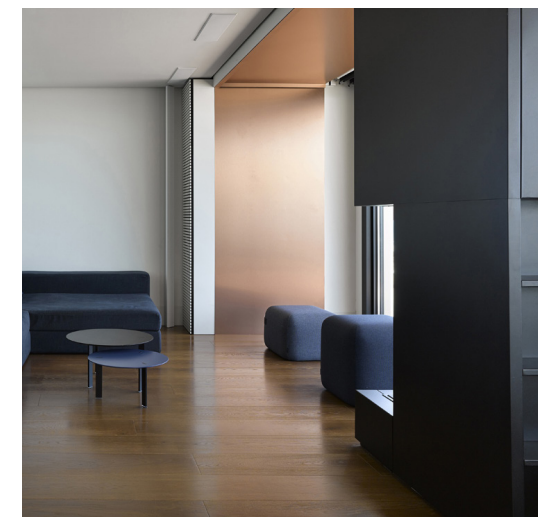

## Home El Viso

This house enjoys a lot of light and a wonderful location. The main objective of the project is to create a large open and flexible space.

Location	Madrid - Spain
Project Design	Galan Sobrini Arquitectos