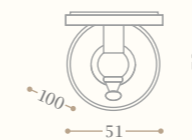

disponibile in cromo/inalux/
oro/bronzo/nickel/oro rosa
*available in chrome/inalux/
dark gold/bronze/nickel/rose gold*

Portaspazzolini a muro
Wall mounted toothbrush holder
Codice/Code 8374

disponibile in cromo/inalux/
oro/bronzo/nickel/oro rosa
*available in chrome/inalux/
dark gold/bronze/nickel/rose gold*