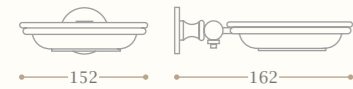

QUEEN

Queen double robe hook chrome.
Left page: Queen large soap and sponge basket chrome.

Portabicchiere in ceramica a muro
Ceramic wall mounted tumbler holder

Codice/Code 10205

disponibile in cromo/inalux/
oro/bronzo/nichel/oro rosa
available in chrome/inalux/
dark gold/bronze/nichel/rose gold