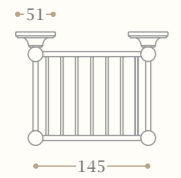

disponibile in cromo/inalux/
oro/bronzo/nichel/oro rosa
available in chrome/inalux/
dark gold/bronze/nichel/rose gold

Cestello grande
Large soap and sponge basket
Codice/Code 8394

disponibile in cromo/inalux/
oro/bronzo/nichel/oro rosa
available in chrome/inalux/
dark gold/bronze/nichel/rose gold