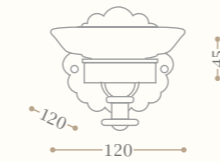

Codice/Code 10746

disponibile in cromo/inalux/
oro/bronzo/nichel/oro rosa
*available in chrome/inalux/
dark gold/bronze/nichel/rose gold*

Portasapone in ceramica a muro
Ceramic wall mounted soap dish
Codice/Code 10740