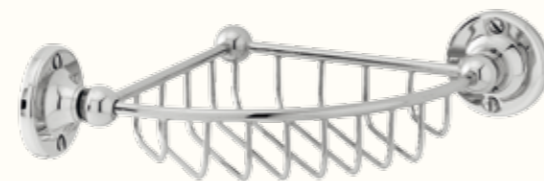

Portarotolo
Toilet roll holder
Codice/Code 8372