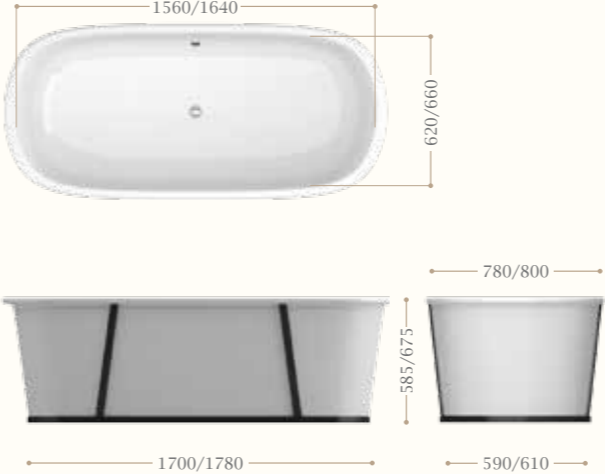

Vasche in ghisa - Cast iron bathtubs

Barry
Codice/Code 9130 | 9131

verniciatura esterna/external painting:
bianco/white
codice RAL/colours RAL code