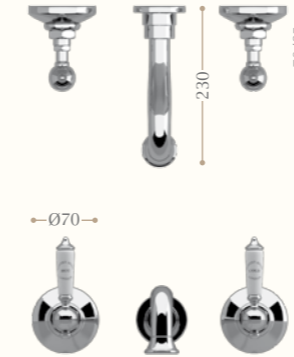

The Berkeley series is also available with black porcelain levers.

Berkeley Rubinetteria - Taps

Gruppo lavabo incasso a muro

Basin wall mounted mixer

Codice/Code 8355

disponibile in cromo/incalux/
oro/bronzo/nickel/oro rosa
available in chrome/incalux/
dark gold/bronze/nickel/rose gold