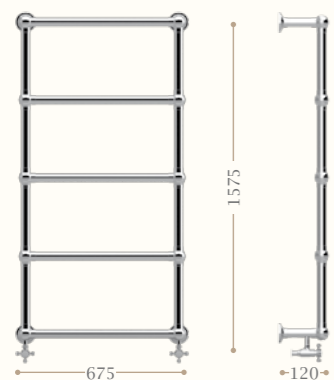

Right page: Pimlico towel warmer solid brass chrome finishing.

Green Park 1
675x675 mm
245 W - 211 Kcal/h Δt 50°
Codice/Code 9072

Green Park 2
825x675 mm
280 W - 241 Kcal/h Δt 50°
Codice/Code 9074

disponibile in cromo/inalux/
oro/bronzo/nickel/oro rosa
available in chrome/inalux/
dark gold/bronze/nickel/rose gold