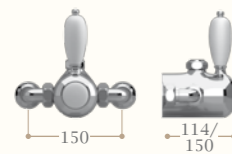

Gruppi doccia - Shower mixers