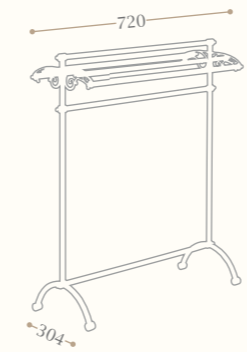

Brunel portasalviette a piantana
Brunel freestanding towel rail
Codice/Code 8695

disponibile in cromo/inalux/
oro/bronzo/nichel/oro rosa
available in chrome/inalux/
dark gold/bronze/nichel/rose gold

Cardiff portasalviette a piantana
Cardiff freestanding towel rail
Codice/Code 8698