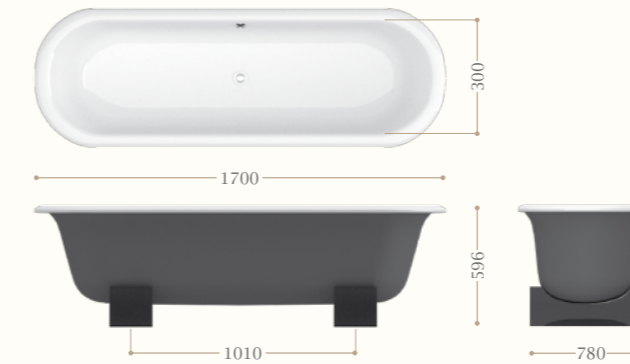

Violet

con basi in legno - Faggio Naturale
with wooden base - Natural Beech
Codice/Code 9153/9184

verniciatura esterna/external painting:
bianco/white
codice RAL/colours RAL code