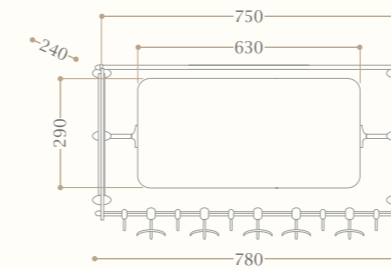

Wallace specchio a muro con porta accappatoio cromo

Wallace wall mirror with robe hook chrome

Codice/Code 8615

disponibile solo in cromo
available only in chrome