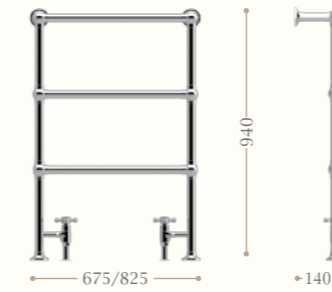

Portobello 1
675x940 mm
244 W - 210 Kcal/h Δt 50°
Codice/Code 9076