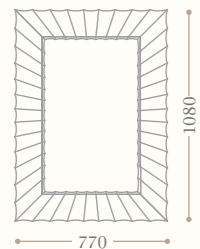

Aveline

specchiera in legno intarsiata a mano
decorazioni in foglia oro/argento
*wood hand carved mirror
gold/silver leaf decorations*

Codice/Code 10-034

finitura/finishing: Chesnut, Rose Silver