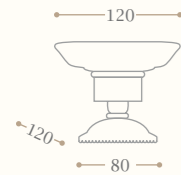

Portasapone in ceramica da appoggio

Ceramic freestanding soap dish

Codice/Code 10620

disponibile in cromo/inalux/
oro/bronzo/nichel/oro rosa
*available in chrome/inalux/
dark gold/bronze/nichel/rose gold*