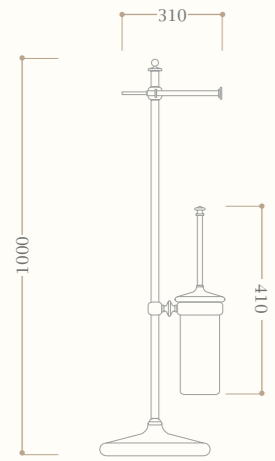

Douglas portasalviette e scopino

Douglas freestanding towel rail with toilet brush

Codice/Code 10610

disponibile in cromo/incaflux/
oro/bronzo/nichel/oro rosa
available in chrome/incaflux/
dark gold/bronze/nichel/rose gold