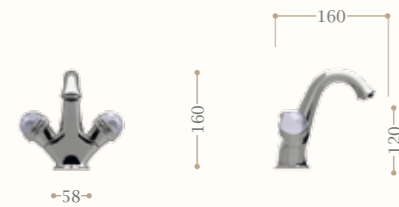

CRYSTAL

Crystal - handle detail.
Left page: Crystal basin mixer three tap holes chrome.

Gruppo lavabo tre fori con salterello
Basin mixer three tap holes with pop-up waste

Codice/Code 11000

disponibile in cromo/incalux/
oro/bronzo/nickel/oro rosa
*available in chrome/incalux/
dark gold/bronze/nickel/rose gold*