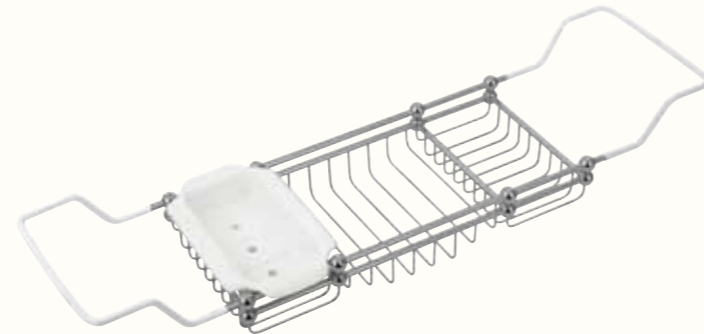

disponibile in cromo/inalux/
oro/bronzo/nichel/oro rosa
available in chrome/inalux/
dark gold/bronze/nichel/rose gold

Accessorio Reggilibro
Book Stand for bathrack
Codice/Code 10285