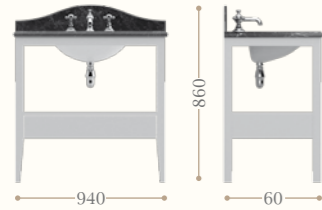

Prince

Codice/Code 3011

marmo/marble:
Nero Marquinia/Black Marquinia

Victorian lavabo sottopiano
Victorian undermounted basin

Codice/Code 2010

disponibile/available:
bianco/white RAL 9016
avorio/ivory RAL 9001
grigio perla/pearl grey RAL 7047
borgogna/burgundy RAL 4004
nero/black RAL 9005