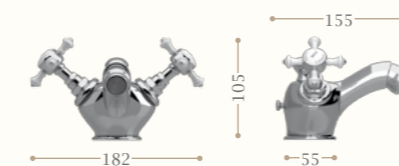

disponibile in cromo/incalux/
oro/bronzo/nickel/oro rosa
*available in chrome/incalux/
dark gold/bronze/nickel/rose gold*

Monoforo bidet un foro con salterello
Bidet one hole mixer with pop-up waste