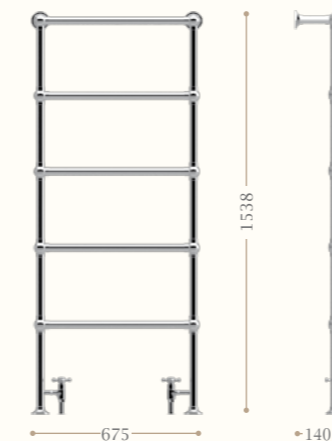

Portobello 3
675x1538 mm
410 W - 353 Kcal/h Δt 50°
Codice/Code 9100