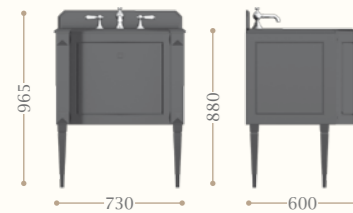

Chester Nero
Black Chester
Codice/Code 3095

marmo/marble: black

Victorian lavabo sottopiano
Victorian undermounted basin
Codice/Code 2010