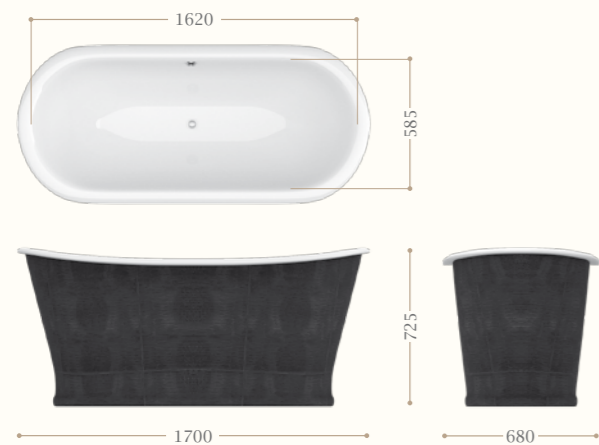

York

rivestimento in pelle nera
black leather coating
Codice/Code 9192