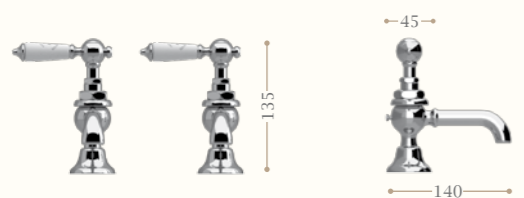

Codice/Code 8345

disponibile in cromo/incalux/
oro/bronzo/nickel/oro rosa
available in chrome/incalux/
dark gold/bronze/nickel/rose gold

Rubinetti singoli lavabo

Pillar taps

Codice/Code 8353

disponibile in cromo/incalux/
oro/bronzo/nickel/oro rosa
available in chrome/incalux/
dark gold/bronze/nickel/rose gold