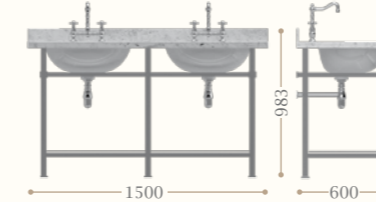

Codice/Code 2012

Celine

console

Codice/Code 3065

disponibile in cromo/incaflux/
oro/bronzo
available in chrome/incaflux/
dark gold/bronze

**Victorian lavabo sottopiano
Victorian undermounted basin**

Codice/Code 2010