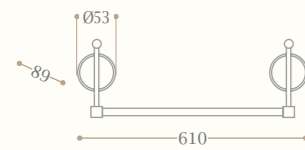

Codice/Code 8650

disponibile in cromo/inalux/
oro/bronzo/nickel/oro rosa
available in chrome/inalux/
dark gold/bronze/nickel/rose gold

Asta doppia
Double rod