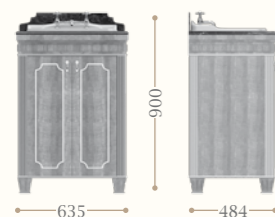

Marlon

Codice/Code 3160

marmo/marble: Dark emperardor
finitura/finishing: Chesnut, Rose silver

Balasani lavabo
ad incasso sopra piano

Balasani inset basin

Codice/Code 4013