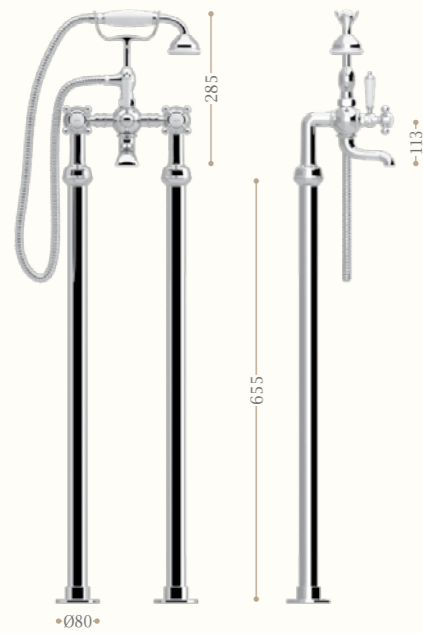

**Gruppo vasca con doccetta
montaggio a terra**

*Floor mounted bath
and shower mixer*

Codice/Code S069

disponibile in cromo/inalux/
oro/bronzo/nickel/oro rosa
*available in chrome/inalux/
dark gold/bronze/nickel/rose gold*