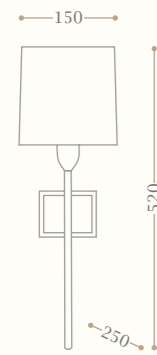

Glasgow

lampada a parete
wall lamp

Codice/Code 9286

disponibile in cromo/inalux/
oro/bronzo/nichel/oro rosa
available in chrome/inalux/
dark gold/bronze/nickel/rose gold

Trent

lampada a parete
wall lamp

Codice/Code 9283

disponibile in cromo/inalux/
oro/bronzo/nichel/oro rosa
available in chrome/inalux/
dark gold/bronze/nickel/rose gold

Bond

lampada a parete con paralume
in tessuto bianco o nero plissé
wall lamp with shade
in white or black fabric plissé

Codice/Code 9269

disponibile solo in nickel
available only in nickel

Avon

lampada sopra specchio
mirror lamp

Codice/Code 9285

disponibile solo in cromo o ottone
available only in chrome or brass