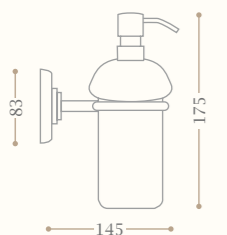

Codice/Code 10845

disponibile in cromo/inalux/
oro/bronzo/nichel/oro rosa
available in chrome/inalux/
dark gold/bronze/nichel/rose gold

Porta sapone liquido in ceramica a muro
Ceramic wall mounted dispenser

Codice/Code 10850

disponibile in cromo/inalux/
oro/bronzo/nichel/oro rosa
available in chrome/inalux/
dark gold/bronze/nichel/rose gold