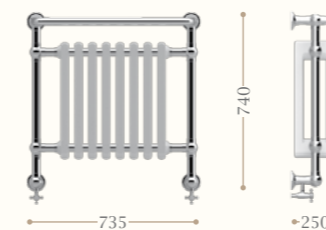

Circus
735x740 mm
985 W - 848 Kcal/h Δt 50°
Codice/Code 9105

disponibile in cromo/incalux/
oro/bronzo/nichel/oro rosa
available in chrome/incalux/
dark gold/bronze/nickel/rose gold