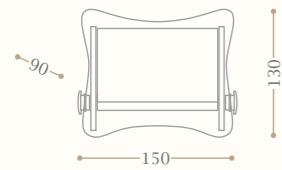

Portarotolo con cover

Toilet roll holder with cover

Codice/Code 8854

disponibile in cromo/incaflux/
oro/bronzo/nichel/oro rosa
available in chrome/incaflux/
dark gold/bronze/nichel/rose gold