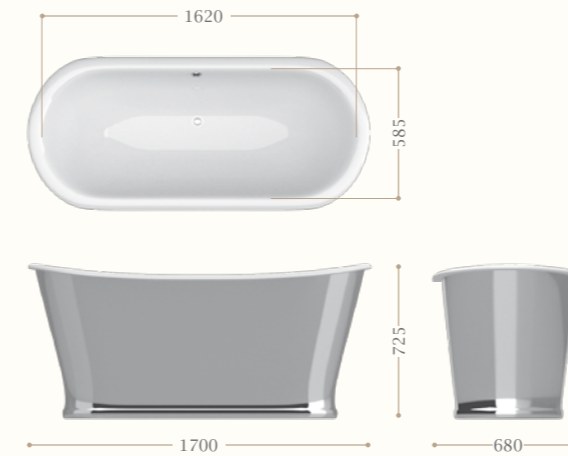

York

rivestimento in pelle nera
black leather coating
Codice/Code 9192

Vasche in ghisa - *Cast iron bathtubs*

Richmond

Codice/Code 9191

rivestimento in foglia alluminio
aluminium coating

Le misure sono espresse in mm. *The measures are expressed in mm.*