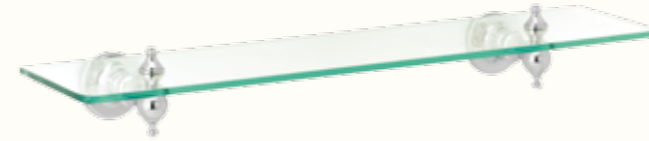

Mensola in vetro

Glass shelf

Codice/Code 8386

disponibile in cromo/inalux/
oro/bronzo/nickel/oro rosa
available in chrome/inalux/
dark gold/bronze/nickel/rose gold