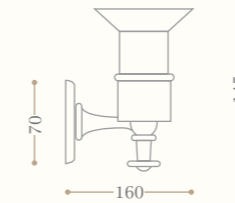

Codice/Code 10746

disponibile in cromo/inalux/
oro/bronzo/nichel/oro rosa
*available in chrome/inalux/
dark gold/bronze/nichel/rose gold*

Portasapone in ceramica a muro
Ceramic wall mounted soap dish
Codice/Code 10740

disponibile in cromo/inalux/
oro/bronzo/nichel/oro rosa
*available in chrome/inalux/
dark gold/bronze/nichel/rose gold*

**Porta sapone liquido
in ceramica a muro**
Ceramic wall mounted dispenser
Codice/Code 10729

disponibile in cromo/inalux/
oro/bronzo/nichel/oro rosa
*available in chrome/inalux/
dark gold/bronze/nichel/rose gold*