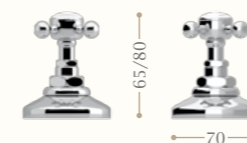

Codice/Code S031

disponibile in cromo/inalux/
oro/bronzo/nickel/oro rosa
*available in chrome/inalux/
dark gold/bronze/nickel/rose gold*

Rubinetto incasso

*Cut off tap wall
mounted*

Codice/Code S071

disponibile in cromo/inalux/
oro/bronzo/nickel/oro rosa
*available in chrome/inalux/
dark gold/bronze/nickel/rose gold*