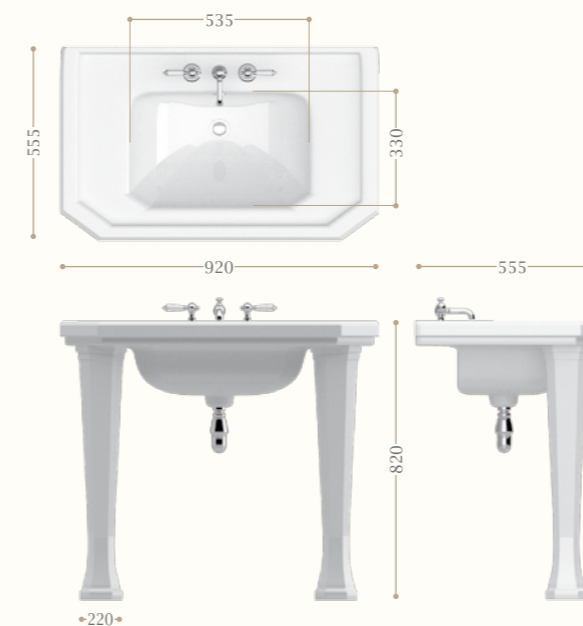

Déco console

per lavabo grande Claremont
con portasalviette e supporti
in legno marrone o nero

large basin Claremont with towel rail
and wood support brown or black

Codice/Code 2225 | 2226

disponibile in cromo/inalux/
oro/bronzo/nichel/oro rosa
available in chrome/inalux/
dark gold/bronze/nichel/rose gold

Lavabo grande 920 mm bianco
Large basin 920 mm white

Codice/Code 2217 | 2218 | 2219

disponibile a 1, 2, 3 fori
available with 1, 2, 3 holes