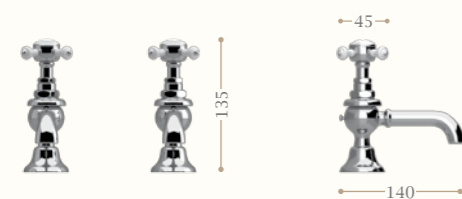

disponibile in cromo/incalux/
oro/bronzo/nickel/oro rosa
*available in chrome/incalux/
dark gold/bronze/nickel/rose gold*

Rubinetti singoli lavabo
Pillar taps