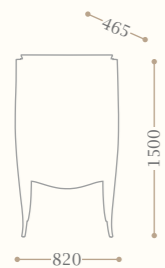

Herald Display Cabinet

mobile da bagno in Mogano massello
con mensola in vetro e cassetto
*close cabinet in solid Mahogany wood
with glass shelf and drawer*

Codice/Code 40-005

finitura/finishing:
Havana

Herald Cabinet