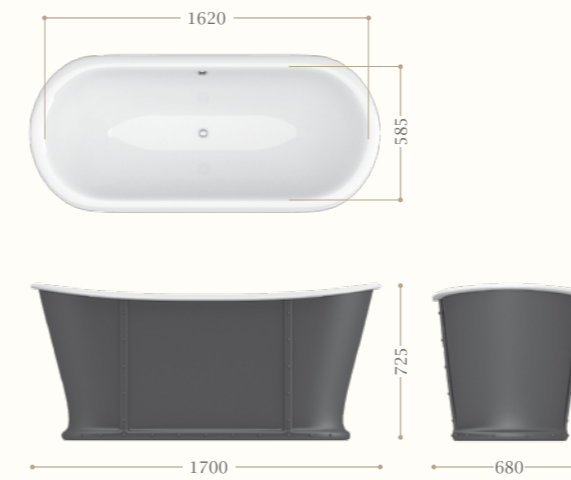

Vasche in ghisa - *Cast iron bathtubs*

Eiffel

Codice/Code 9159

verniciatura esterna/external painting:
bianco/white
codice RAL/colours RAL code