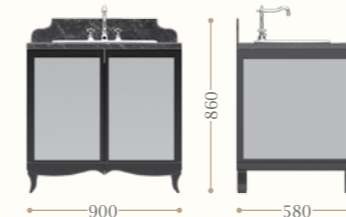

Lord

Codice/Code 3012

mobile a specchi/mirror vanity
marmo/marble:
Nero Marquinia/Black Marquinia

disponibile/available:
bianco/white RAL 9016
avorio/ivory RAL 9001
grigio perla/pearl grey RAL 7047
borgogna/burgundy RAL 4004
nero/black RAL 9005

Belgravia lavabo
ad incasso sopra piano

Belgravia inset basin

Codice/Code 2513