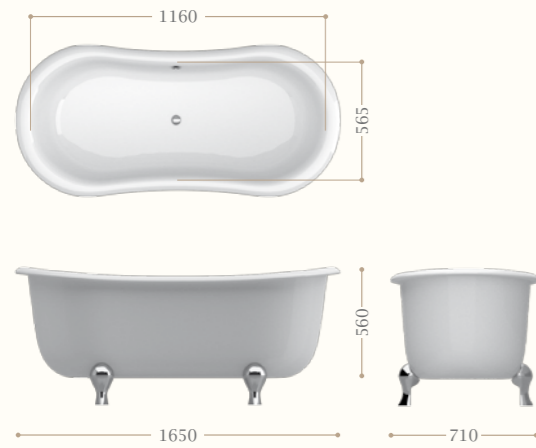

Manhattan

Codice/Code 9350

Vasche Acriliche - Acrylic Bathtubs

Bateau

Codice/Code 9301

set piedi Space Age/Space Age feet set:
cromo/chrome
bianchi/white
neri/black
set piedi Ball & Claw/Ball & Claw feet set:
cromo/chrome
bianchi/white
ghisa nera/cast iron black