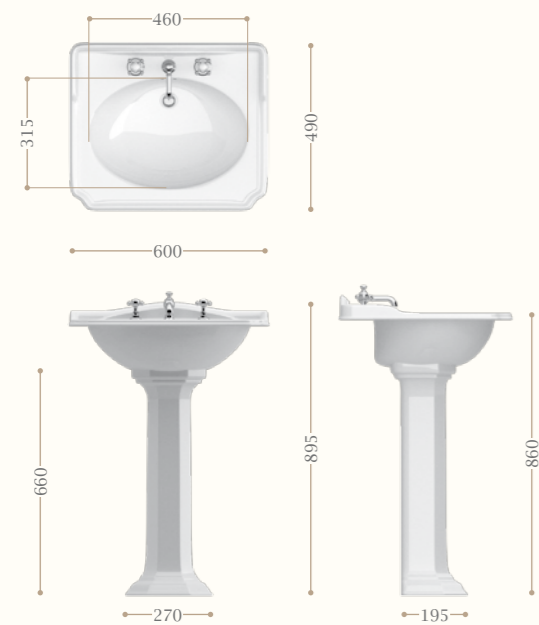

La collezione Balasani è disponibile anche nella versione Ceramica Old English White.