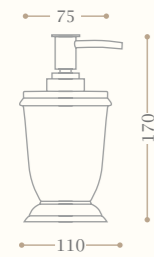

Porta sapone liquido metallico da appoggio

Metal freestanding dispenser

Codice/Code 8820

disponibile in cromo/inalux/
oro/bronzo/nichel/oro rosa
available in chrome/inalux/
dark gold/bronze/nichel/rose gold