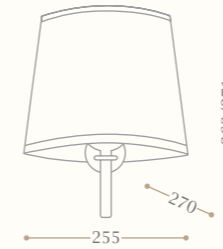

Vogue-C

lampada a parete con paralume
in tessuto bianco o nero
*wall lamp with shade
in white or black fabric*

Codice/Code 9238-B

disponibile in cromo/inalux/
oro/bronzo/nichel/oro rosa
*available in chrome/inalux/
dark gold/bronze/nickel/rose gold*

Vogue-S

lampada a parete con paralume
in tessuto bianco o nero
*wall lamp with shade
in white or black fabric*

Codice/Code 9235-W

disponibile in cromo/inalux/
oro/bronzo/nichel/oro rosa
*available in chrome/inalux/
dark gold/bronze/nickel/rose gold*

White Cloud

lampada a parete con paralume
in tessuto bianco
*wall lamp with shade
in white fabric*

Codice/Code 9294-W

disponibile in cromo/inalux/
oro/bronzo/nichel/oro rosa
*available in chrome/inalux/
dark gold/bronze/nickel/rose gold*

Black Cloud

lampada a parete con paralume
in tessuto bianco decoro nero
*wall lamp with shade
in white and black decor fabric*

Codice/Code 9294-B

disponibile in cromo/inalux/
oro/bronzo/nichel/oro rosa
*available in chrome/inalux/
dark gold/bronze/nickel/rose gold*