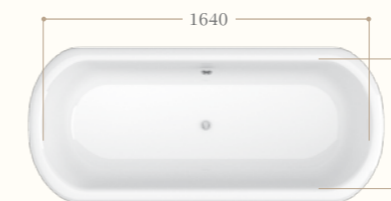

Carlton

decorata in foglia oro
in luxury finishing gold leaf
Codice/Code 9141

set piedi in ghisa/cast iron feet set:
oro/gold