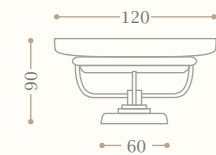

METROPOLITAN

Metropolitan double robe hook nickel.
Left page: Metropolitan ceramic soap dish chrome.

Portabicchiere in ceramica da appoggio
Ceramic freestanding tumbler holder

Codice/Code 10875

disponibile in cromo/inalux/
oro/bronzo/nickel/oro rosa
available in chrome/inalux/
dark gold/bronze/nickel/rose gold