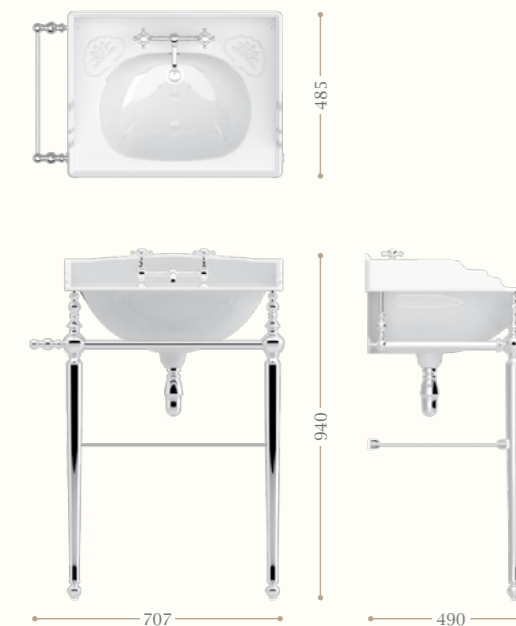

Victorian large basin with pedestal – Garden decoration.
Mayfair bridge basin mixer incalux 2 tap holes. Diana tilting mirror.
Right page: Victorian large basin - detail.

Victorian low level cistern, Garden decoration.

Lavabo grande bianco

Large basin white

Codice/Code 2000 | 2001 | 2002

disponibile a 1, 2, 3 fori
available with 1, 2, 3 tap holes

Colonna 640 mm

Standard pedestal 640 mm

Codice/Code 2003

New Victorian console

con portasalviette e ripiano portaoggetti
in vetro. Il portasalviette è reversibile.

*with towel rail and glass shelf.
The towel rail is reversible.*

Codice/Code 9096

disponibile in cromo/inalux/
oro/bronzo/nickel/oro rosa
available in chrome/inalux/
dark gold/bronze/nickel/rose gold