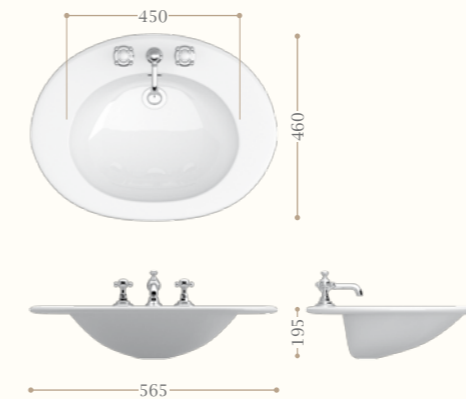

Lavabo grande Large basin

Codice/Code 2500 | 2501 | 2502

disponibile a 1, 2, 3 fori
available with 1, 2, 3 holes

Lavabo ad incasso soprapiano

Inset basin

Codice/Code 2513 | 2514

disponibile a 1, 3 fori
available with 1, 3 tap holes