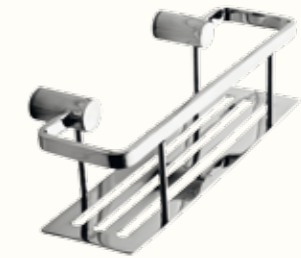

Brunel portasalviette a piantana
Brunel freestanding towel rail
Codice/Code 8695

disponibile in cromo/inalux/
oro/bronzo/nichel/oro rosa
available in chrome/inalux/
dark gold/bronze/nichel/rose gold