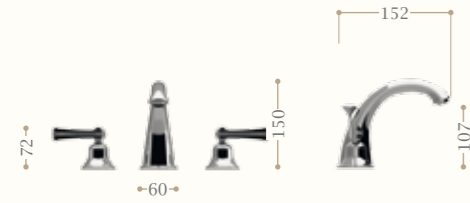

Rubinetto incasso
Cut off tap wall mounted

Codice/Code S772

disponibile in cromo/inalux/
oro/bronzo/nickel/oro rosa
available in chrome/inalux/
dark gold/bronze/nickel/rose gold

TIFFANY

Tiffany – handle detail.
Left page: Tiffany basin one hole mixer chrome.