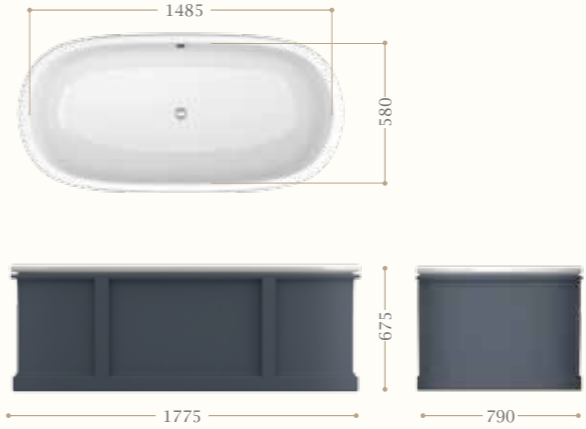

New Canada
Codice/Code 9133

verniciatura esterna/external painting:
bianco/white
codice RAL/colours RAL code