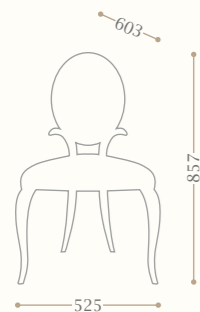

Sissy

sedia in Mogano massello
rivestita in tessuto base bianco
*vanity chair in solid Mahogany wood
and white base fabric upholstery*

Codice/Code 20-011

finitura/finishing: Havana