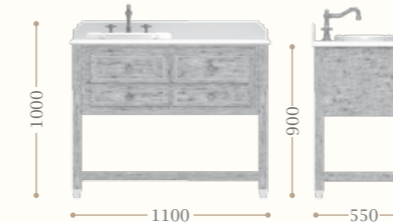

Dustin

Codice/Code 3170

marmo/marble: Canaletto
finitura/finishing: Olivia, Dustywhite

Victorian lavabo sopra piano
decorato Garden
Victorian inset basin
decorated Garden

Codice/Code GRDN 2012

Marlon

Codice/Code 3160