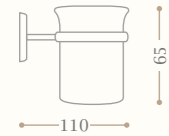

Codice/Code 8844

disponibile in cromo/inalux/
oro/bronzo/nichel/oro rosa
*available in chrome/inalux/
dark gold/bronze/nichel/rose gold*