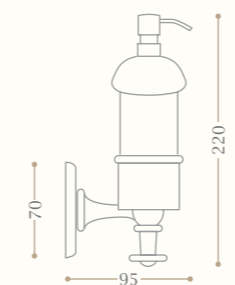

disponibile in cromo/inalux/
oro/bronzo/nichel/oro rosa
*available in chrome/inalux/
dark gold/bronze/nichel/rose gold*

**Porta sapone liquido
in ceramica a muro**
Ceramic wall mounted dispenser
Codice/Code 10729