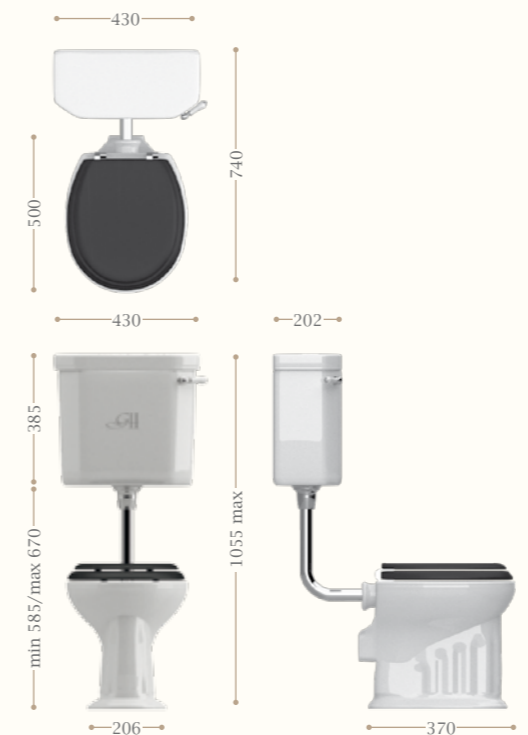

Cassetta monoblocco
Close coupled cistern
Codice/Code 2008

accessori disponibili in cromo/incalux/
oro/bronzo/nichel/oro rosa
accessories available in chrome/incalux/
dark gold/bronze/nichel/rose gold

Vaso
Closet W.C.
Codice/Code 2505