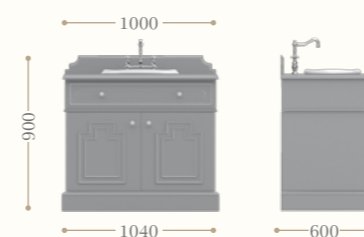

Byron
Codice/Code 3181
Victorian lavabo soprapiano
Victorian inset basin
Codice/Code 2012