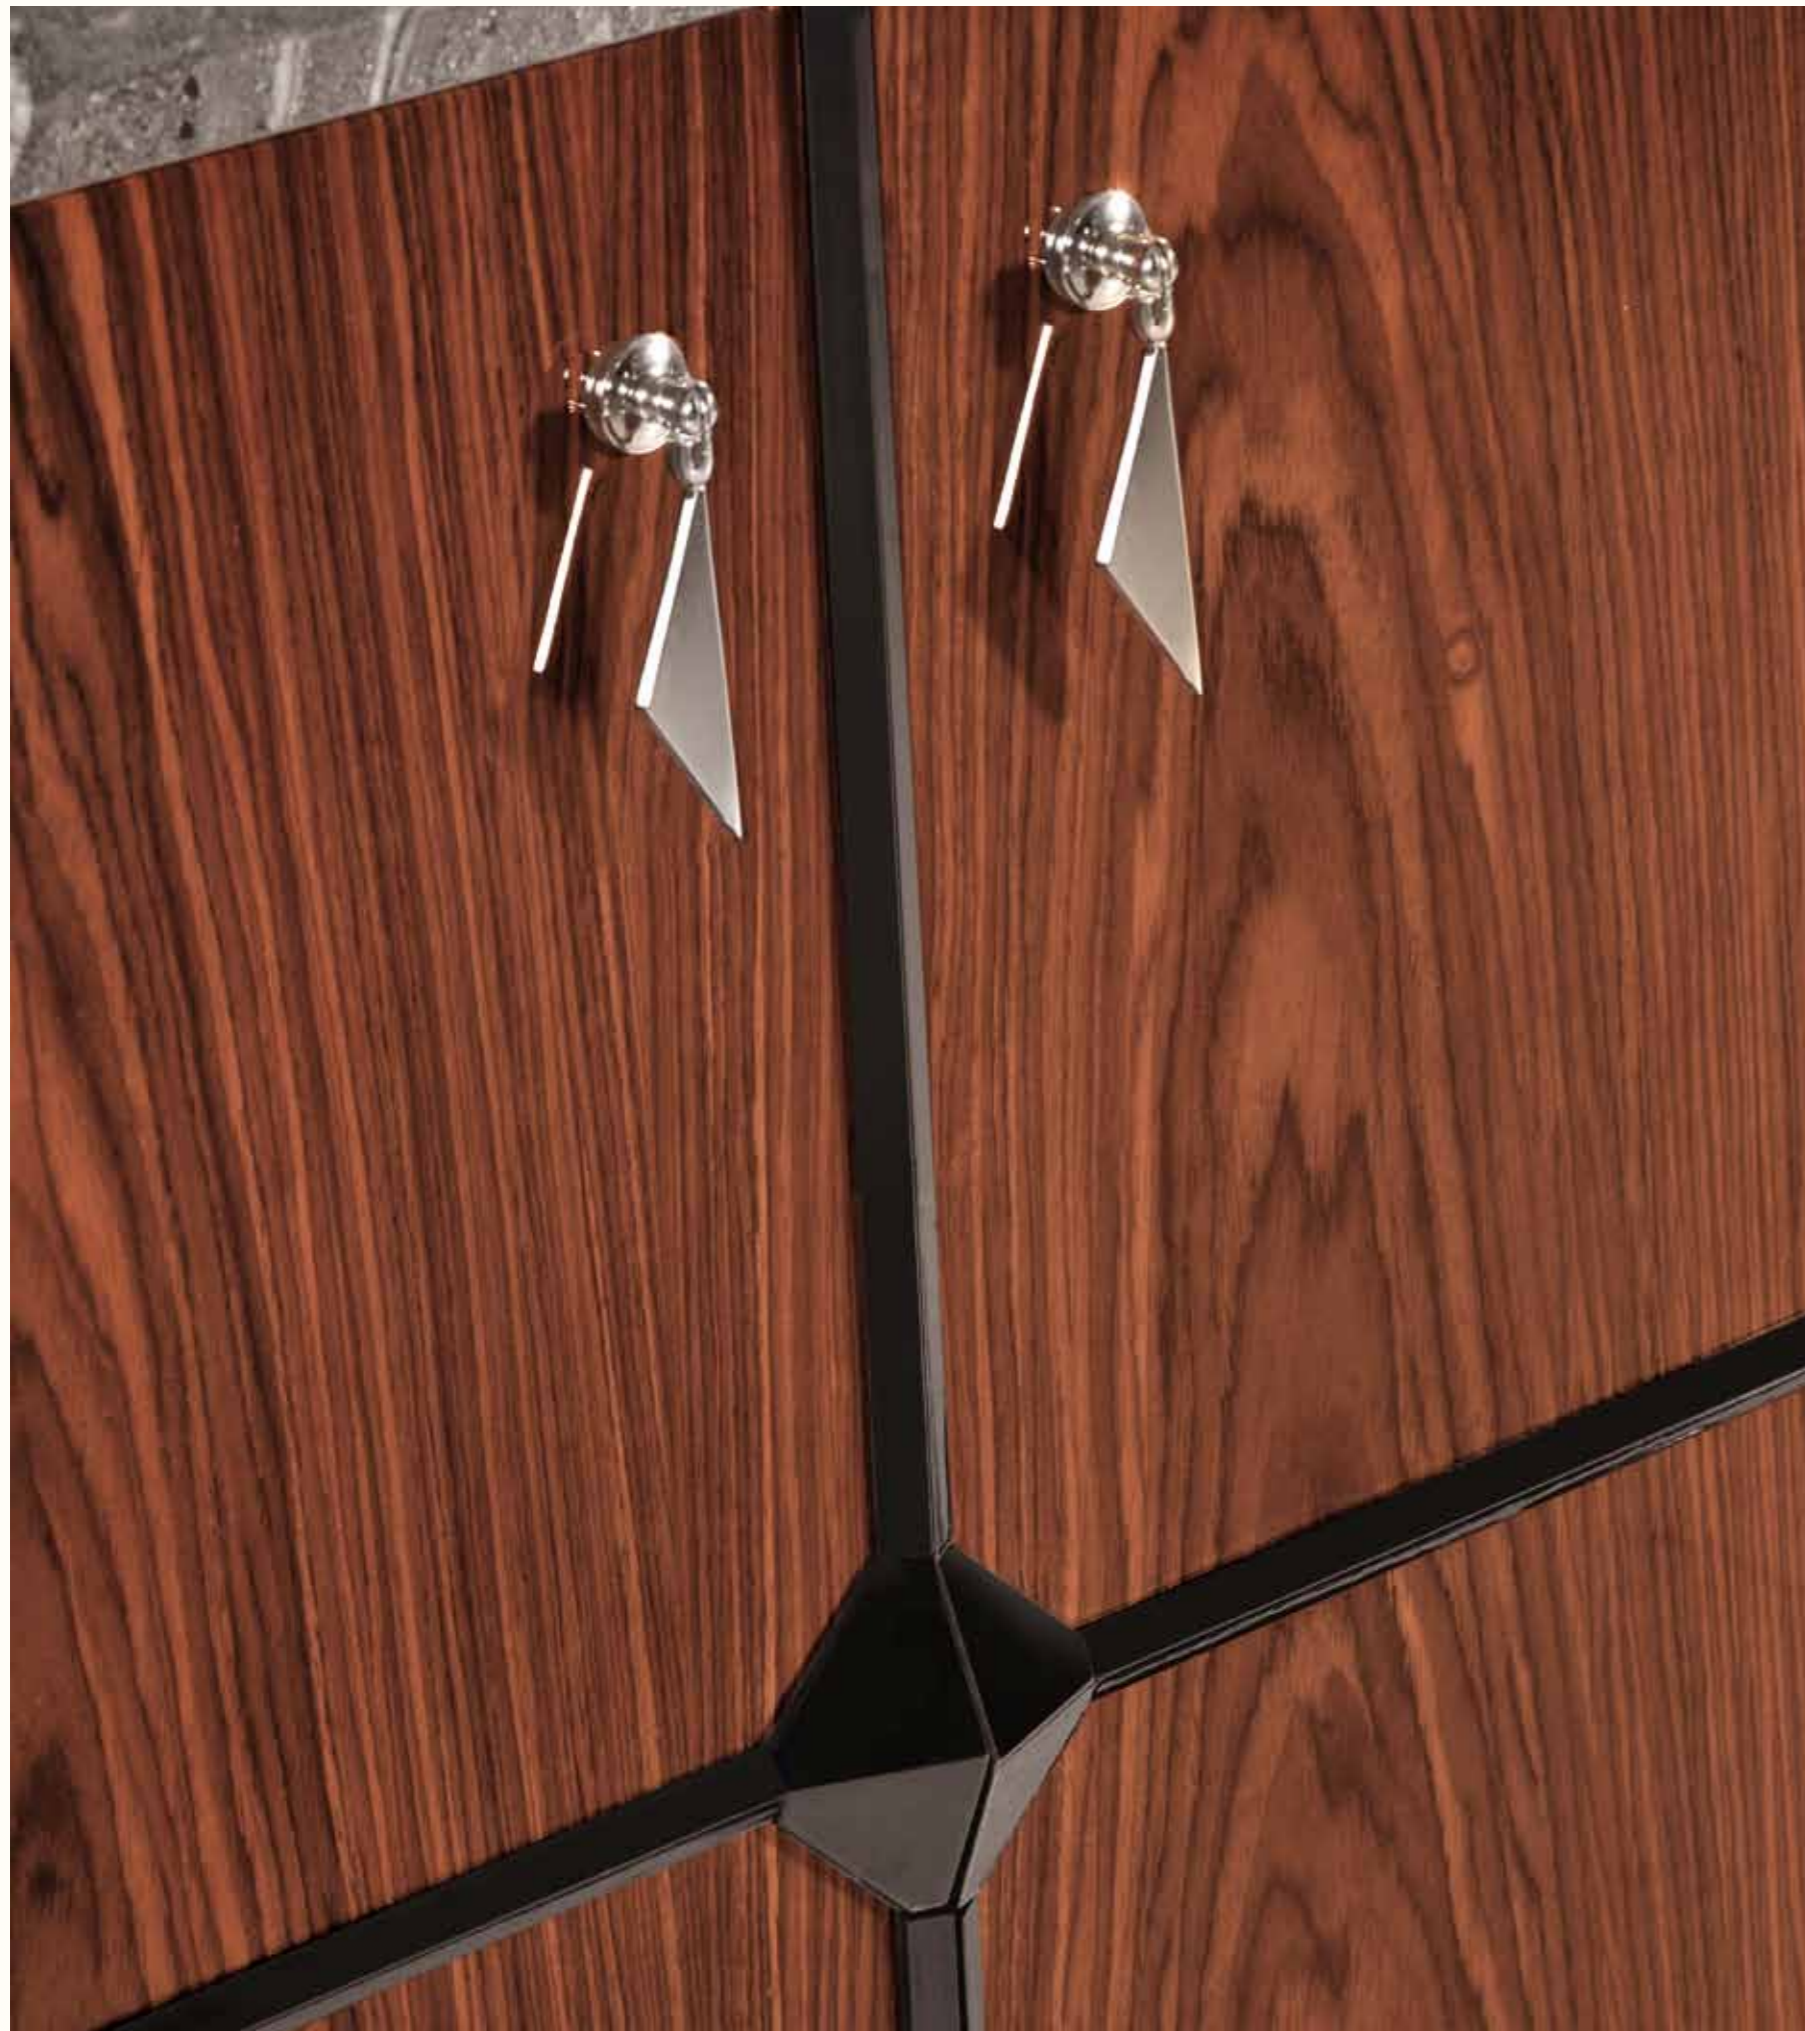

Cotton Club – detail.