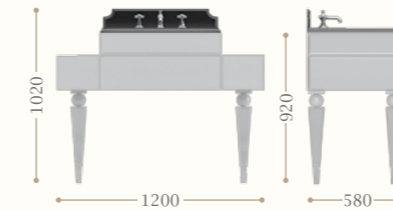

Victorian lavabo sottopiano
Victorian undermounted basin
Codice/Code 2010

Adelaide
Codice/Code 3158
 finitura/finishing: Chesnut, Silver
Claremont console
920 mm
Codice/Code 2217

Costance
Codice/Code 3165
 specchio/mirror
 marmo/marble: black
 finitura/finishing: Ivory lacquer
Victorian lavabo sottopiano
Victorian undermounted basin
Codice/Code 2010