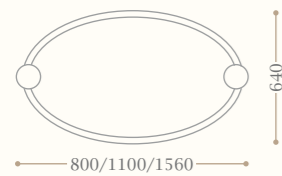

Trend

Codice/Code 9304

Vasche Acriliche - Acrylic Bathtubs

Georgian 1640

Codice/Code 9345

Georgian 1770

Codice/Code 9346

Reggitenda - Shower curtain rail