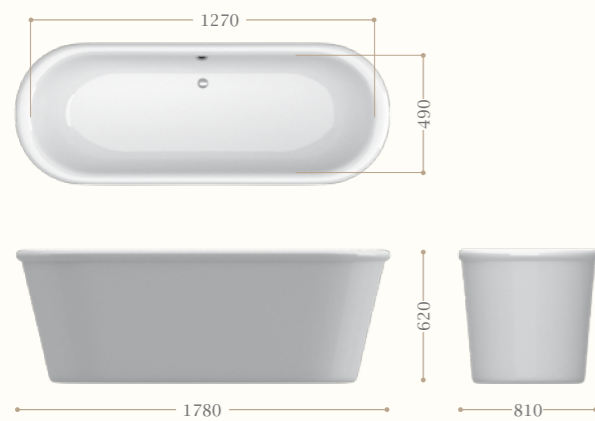

Trend

Codice/Code 9304