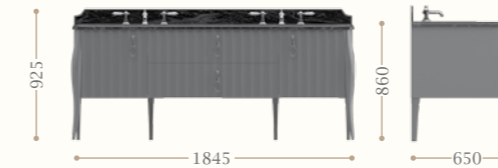

borgogna/burgundy RAL 4004

nero/black RAL 9005

disponibile in cromo/inalux/
oro/bronzo/nichel/oro rosa

available in chrome/inalux/
dark gold/bronze/nichel/rose gold

Victorian lavabo sottopiano
Victorian undermounted basin
Codice/Code 2010