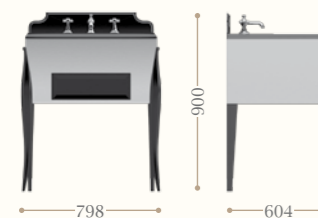

Victorian lavabo sottopiano
Victorian undermounted basin
Codice/Code 2010

Adelaide
Codice/Code 3158
 finitura/finishing: Chesnut, Silver
Claremont console
920 mm
Codice/Code 2217

Costance
Codice/Code 3165
 specchio/mirror
 marmo/marble: black
 finitura/finishing: Ivory lacquer
Victorian lavabo sottopiano
Victorian undermounted basin
Codice/Code 2010