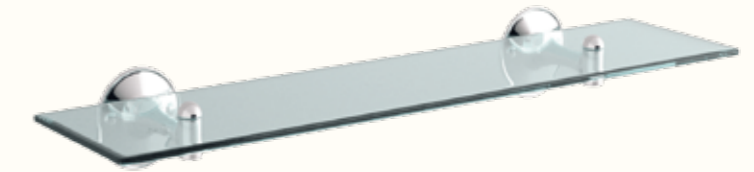

Mensola in vetro

Glass shelf

Codice/Code 10554

disponibile in cromo/inalux/
oro/bronzo/nichel/oro rosa
*available in chrome/inalux/
dark gold/bronze/nichel/rose gold*

Le misure sono espresse in mm. *The measures are expressed in mm.*