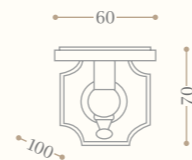

disponibile in cromo/incaflux/
oro/bronzo/nichel/oro rosa
available in chrome/incaflux/
dark gold/bronze/nichel/rose gold

Portaspazzolini a muro
Wall mounted toothbrush holder
Codice/Code 8445