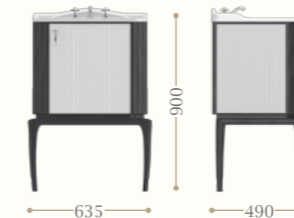

Grace
lato sinistro/left side
Codice/Code 3150
lato destro/right side
Codice/Code 3151
finitura/finishing:
Havana, Ivory lacquer
Balasani lavabo grande
Balasani large basin
Codice/Code 4000