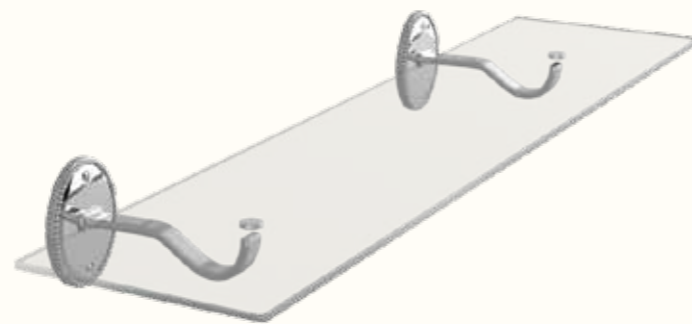

Codice/Code 8844

disponibile in cromo/inalux/
oro/bronzo/nichel/oro rosa
*available in chrome/inalux/
dark gold/bronze/nichel/rose gold*

Portasapone in ceramica a muro
Ceramic wall mounted soap dish

Codice/Code 8840

disponibile in cromo/inalux/
oro/bronzo/nichel/oro rosa
*available in chrome/inalux/
dark gold/bronze/nichel/rose gold*

Mensola in cristallo
Glass shelf

Codice/Code 8852

disponibile in cromo/inalux/
oro/bronzo/nichel/oro rosa
*available in chrome/inalux/
dark gold/bronze/nichel/rose gold*

Asta portasalviette
Towel rail

Codice/Code 8848

disponibile in cromo/inalux/
oro/bronzo/nichel/oro rosa
*available in chrome/inalux/
dark gold/bronze/nichel/rose gold*