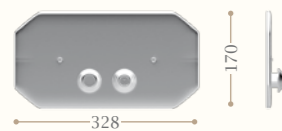

Placca comando

Push button wall plaque

Codice/Code 2050

disponibile in cromo/inalux/
oro/bronzo/nichel/oro rosa
available in chrome/inalux/
dark gold/bronze/nichel/rose gold

compatibile con cassetta Geberit tipo Unica +,
Kombi Fix, Duo Fix, Up 320 o similari
Geberit in-wall cistern, Type Unica +,
Kombi Fix, Duo Fix, Up 320 or similar