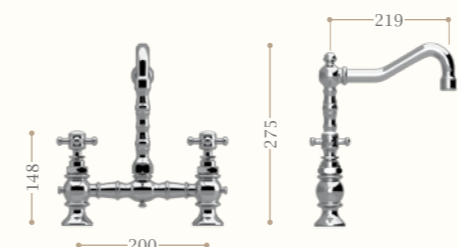

Antique Rubinetteria - Taps

**Gruppo lavabo due fori
con bocca girevole**

**Basin mixer center
to center two tap holes**

Codice/Code 8252

disponibile in cromo/inalux/
oro/bronzo/nickel/oro rosa
available in chrome/inalux/
dark gold/bronze/nickel/rose gold