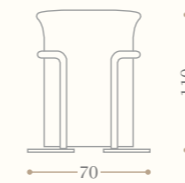

Portabicchiere in ceramica
da appoggio

Ceramic freestanding tumbler holder

Codice/Code 8623

disponibile in cromo/inalux/
oro/bronzo/nickel/oro rosa
available in chrome/inalux/
dark gold/bronze/nickel/rose gold