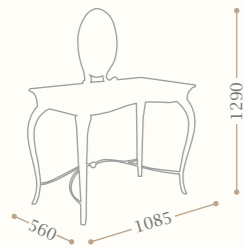

Melrose

tavolo da trucco in Mogano massello
vanity table in solid Mahogany wood

Codice/Code 50-023

finitura/finishing: Havana, Black Monochrome,
Florence Silver

Marey

tavolo console in Mogano massello
con dettagli in foglia oro
console table in solid Mahogany wood
with gold leaf details