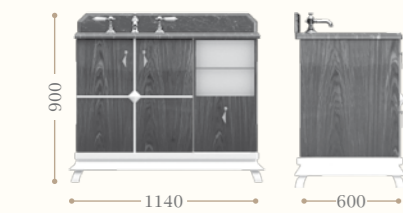

Cotton Club singolo
Codice/Code 3193
marmo/marble: black

Victorian lavabo sottopiano
Victorian undermounted basin
Codice/Code 2010