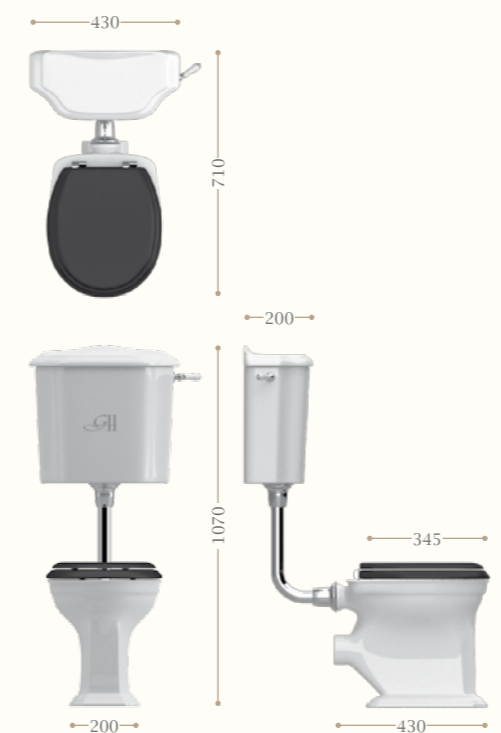

Cassetta monoblocco

Close coupled cistern

Codice/Code 4008

accessori disponibili in cromo/inalux/
oro/bronzo/nichel/oro rosa
accessories available in chrome/inalux/
dark gold/bronze/nichel/rose gold