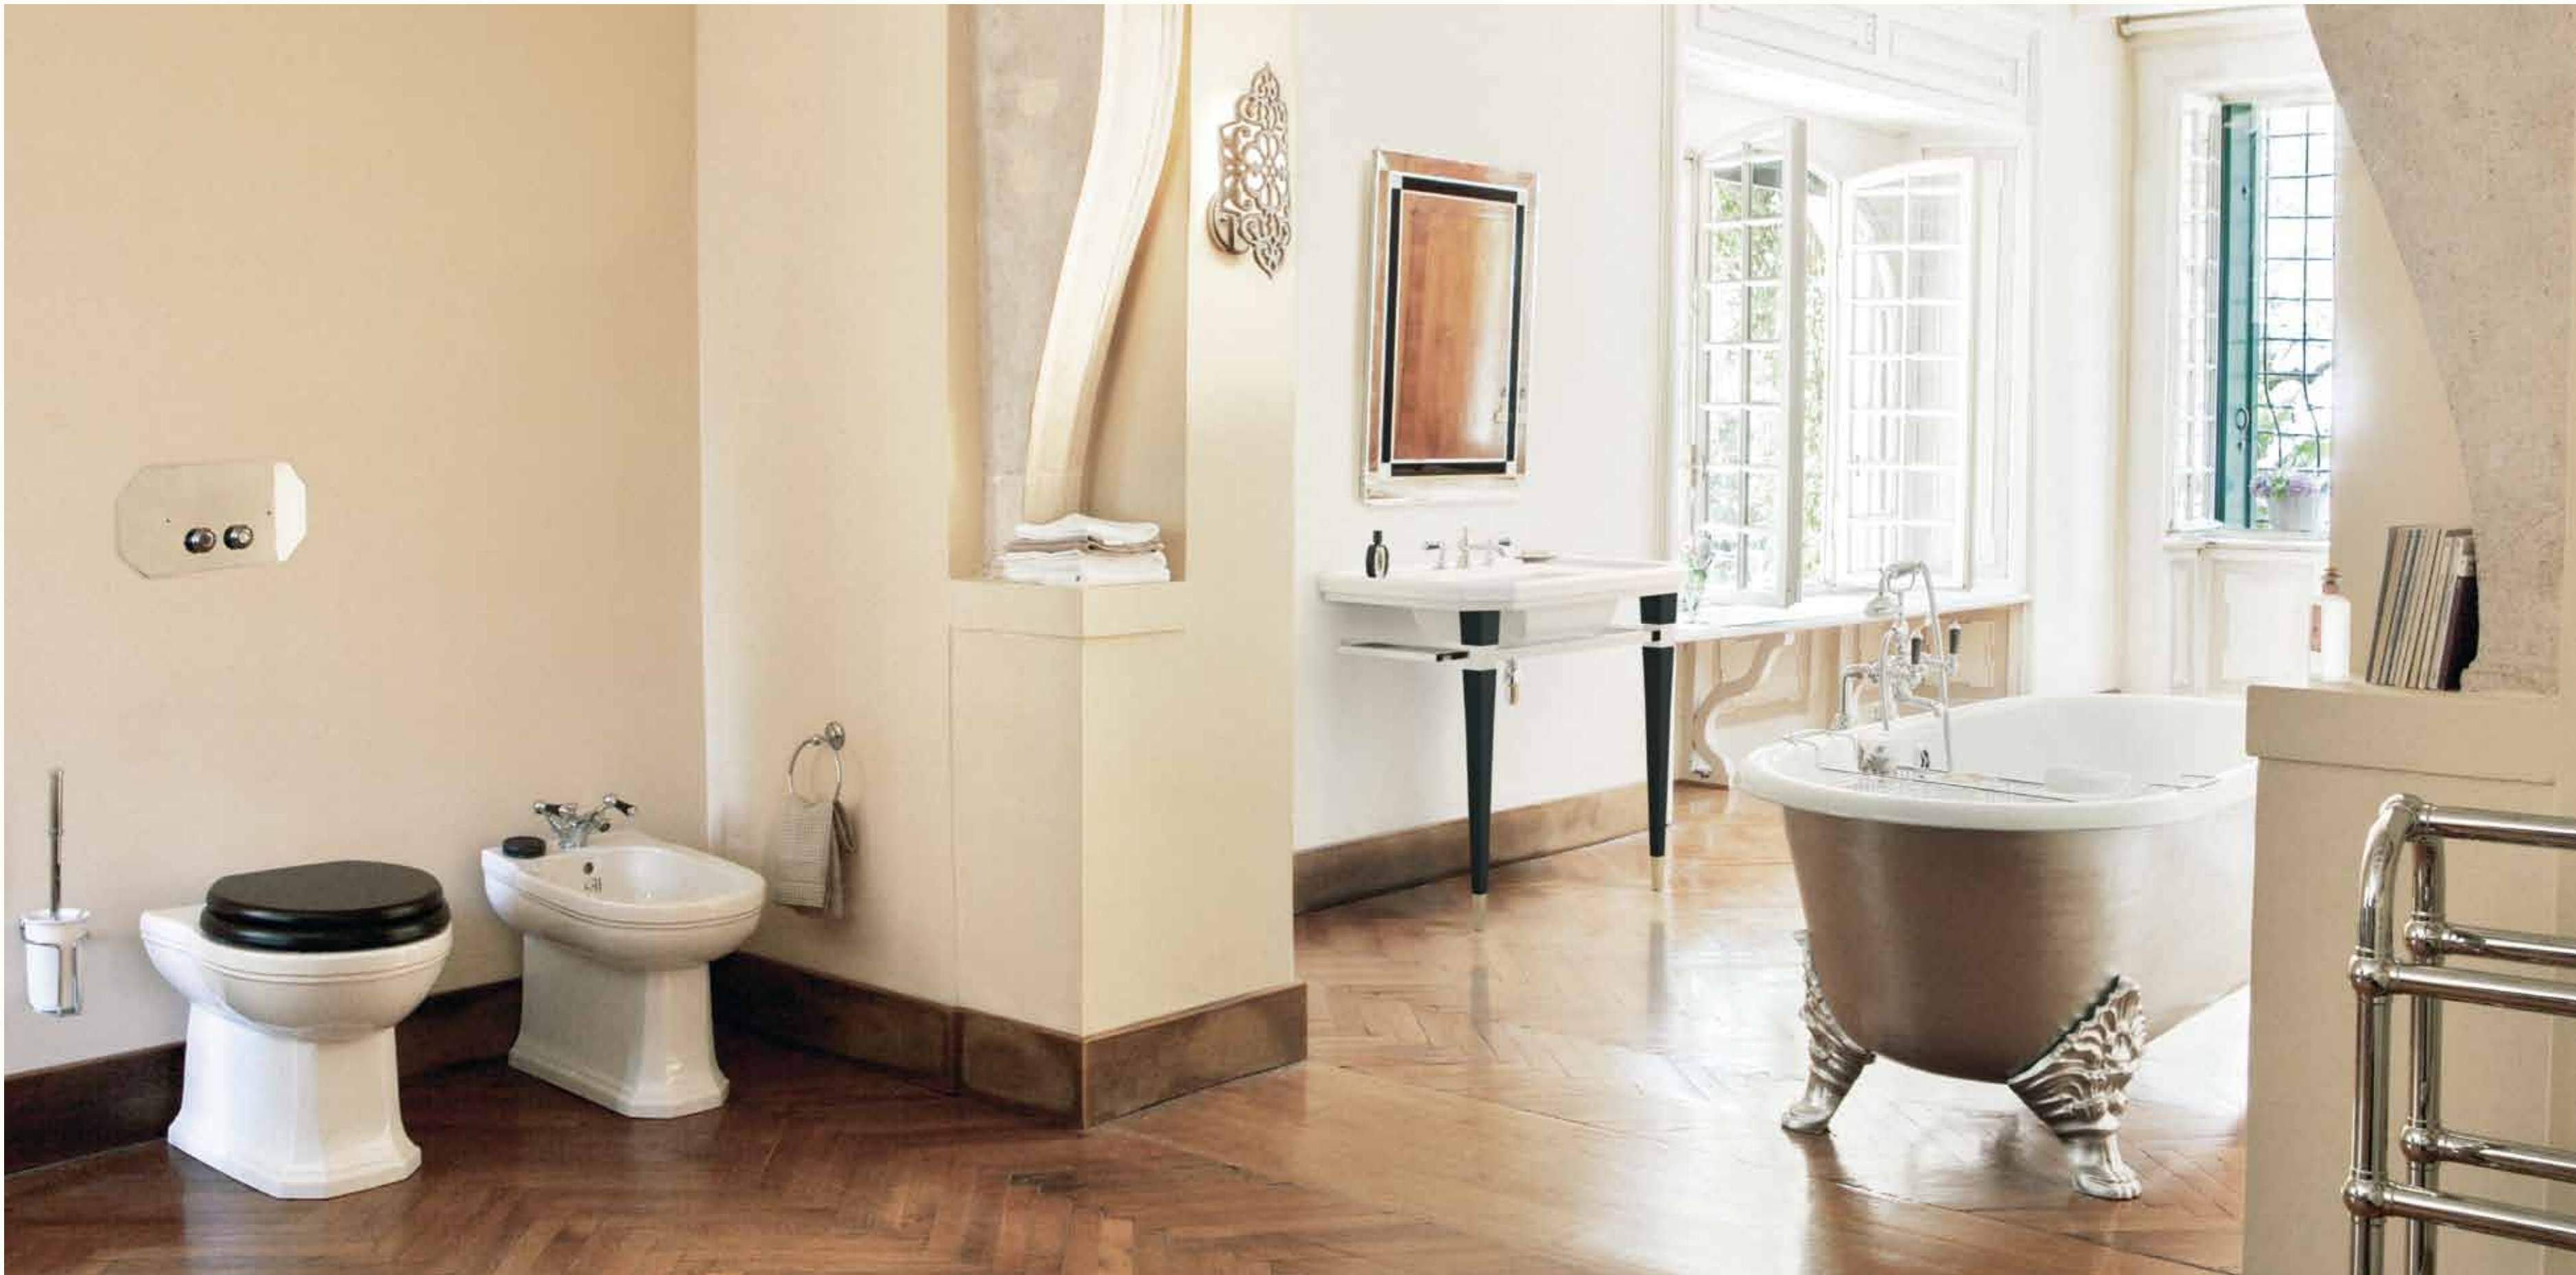

Claremont basin with Berkeley basin mixer three holes black/chrome. Crystal mirror.

Left page: Claremont Déco black console, Claremont ceramic console basin.

Black Sky mirror, Glasgow wall lamp with fabric shade.