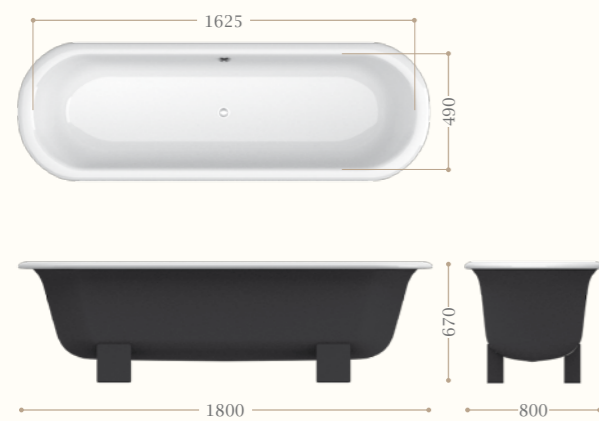

Vasche in ghisa - *Cast iron bathtubs*

Lotus

Codice/Code 9147

verniciatura esterna/external painting:
bianco/white
codice RAL/colours RAL code

York

rivestimento in pelle marrone
brown leather coating
Codice/Code 9190