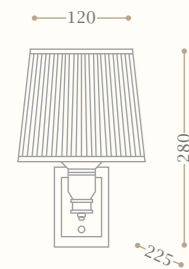

Bond

lampada a parete con paralume
in tessuto bianco o nero plissé
wall lamp with shade
in white or black fabric plissé

Codice/Code 9269

disponibile solo in nickel
available only in nickel