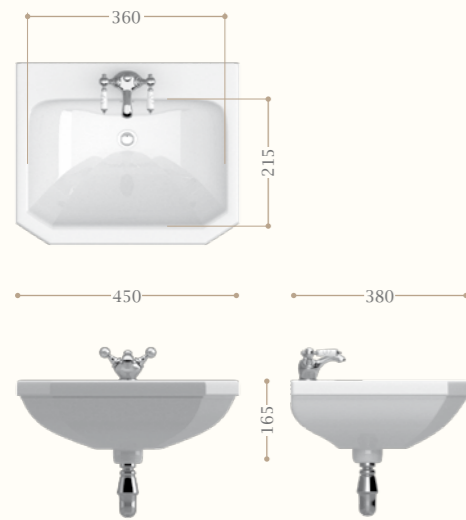

Lavabo grande 920 mm bianco

Large basin 920 mm white

Codice/Code 2217 | 2218 | 2219

disponibile a 1, 2, 3 fori
available with 1, 2, 3 holes

Set colonne in ceramica

Ceramic legs set

Codice/Code 2220

Claremont Collection