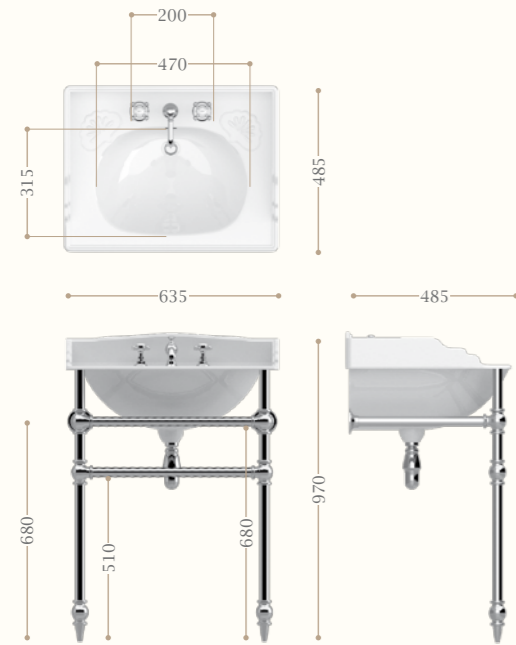

Romance console

Codice/Code 9067

disponibile in cromo/incalux/
oro/bronzo/nickel/oro rosa
*available in chrome/incalux/
dark gold/bronze/nickel/rose gold*

Lavabo grande bianco

Large basin white

Codice/Code 2000 | 2001 | 2002

disponibile a 1, 2, 3 fori
available with 1, 2, 3 tap holes

Cloackroom lavabo

Cloackroom basin

Codice/Code 2011

disponibile solo a 2 fori rubinetteria
available only with 2 tap holes for tap

PS: consigliamo di corredare
il lavabo di rubinetteria a ponte 150mm

*PS: we recommende to coordinare the basin
with the bridge 2 tap holes mixer 150mm*

Vintage console

Scaldasalviette/towel warmer

Codice/Code 9099

Non riscaldata/not heated

Codice/Code 9063

disponibile in cromo/incalux/
oro/bronzo/nickel/oro rosa
*available in chrome/incalux/
dark gold/bronze/nickel/rose gold*

Lavabo grande bianco

Large basin white

Codice/Code 2000 | 2001 | 2002

disponibile a 1, 2, 3 fori
available with 1, 2, 3 tap holes

Cloackroom console

scaldasalviette/towel warmer

Codice/Code 9089

non riscaldata/not heated

Codice/Code 9065

disponibile in cromo/incalux/
oro/bronzo/nickel/oro rosa
*available in chrome/incalux/
dark gold/bronze/nickel/rose gold*

Cloackroom lavabo

Cloackroom basin

Codice/Code 2011

disponibile solo a 2 fori rubinetteria
available only with 2 tap holes for tap

PS: consigliamo di corredare
il lavabo di rubinetteria a ponte 150mm

*PS: we recommende to coordinare the basin
with the bridge 2 tap holes mixer 150mm*