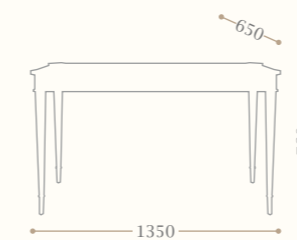

Celandine

tavolo console in Mogano massello
con dettagli in foglia argento
console table in solid Mahogany wood
with silver leaf details

Codice/Code 50-021

finitura/finishing:
Havana, Tiffany Silver