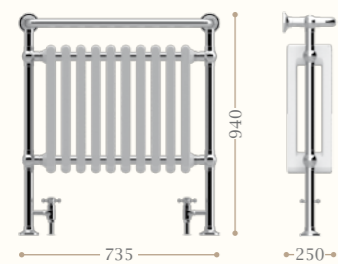

Codice/Code 9058

disponibile in cromo/inalux/
oro/bronzo/nickel/oro rosa
available in chrome/inalux/
dark gold/bronze/nickel/rose gold

London 1
675x940 mm
985 W - 848 Kcal/h Δt 50°

Codice/Code 9084
disponibile in cromo/incalux/
oro/bronzo/nichel/oro rosa
available in chrome/incalux/
dark gold/bronze/nickel/rose gold