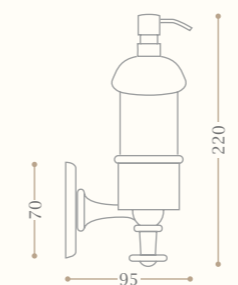

Ceramic wall mounted soap dish

Codice/Code 10540

disponibile in cromo/inalux/
oro/bronzo/nichel/oro rosa
*available in chrome/inalux/
dark gold/bronze/nickel/rose gold*

**Porta sapone liquido
in ceramica a muro**