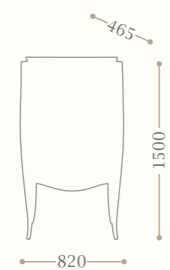

Herald Cabinet

mobile da bagno in Mogano massello
close cabinet in solid Mahogany wood

Codice/Code 40-006

finitura/finishing:
Havana