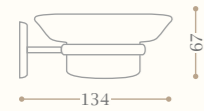

DUKE

Duke towel rail chrome.
Left page: Duke glass shelf chrome.

**Portabicchiere
in ceramica a muro**
Ceramic wall mounted tumbler holder

Codice/Code 8844

disponibile in cromo/inalux/
oro/bronzo/nichel/oro rosa
*available in chrome/inalux/
dark gold/bronze/nichel/rose gold*