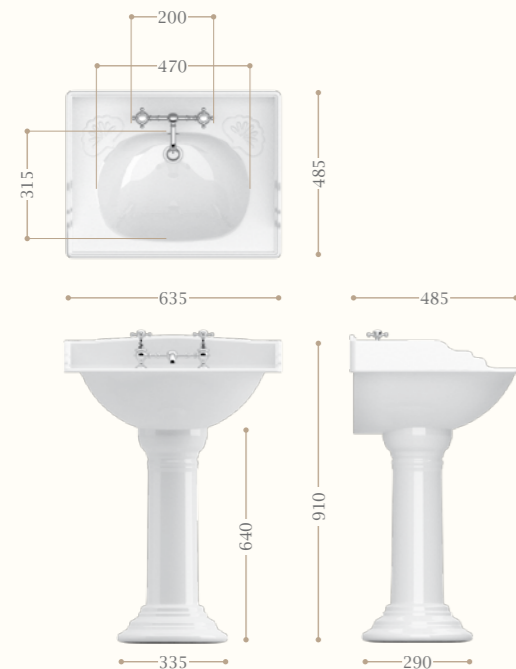

Victorian Collection

La collezione Victorian è disponibile anche nella versione Ceramica Old English White.
All the ceramics from our Victorian Collection are also available in Old English White.