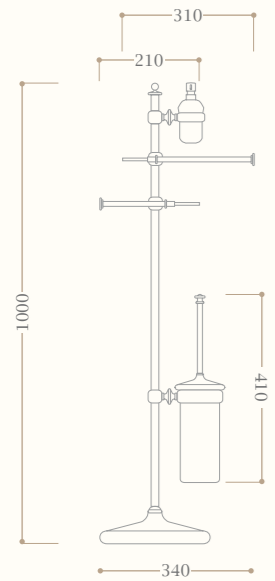

Forrest portasalviette e accessori

Forrest freestanding towel rail with accessories

Codice/Code 10615

disponibile in cromo/incaflux/
oro/bronzo/nichel/oro rosa
available in chrome/incaflux/
dark gold/bronze/nichel/rose gold