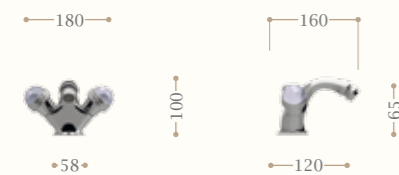

Monoforo bidet un foro con salterello
Bidet one hole mixer with pop-up waste

Codice/Code 11005

disponibile in cromo/incalux/
oro/bronzo/nickel/oro rosa
*available in chrome/incalux/
dark gold/bronze/nickel/rose gold*