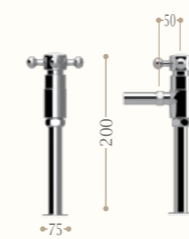

Old England coppia valvole
Old England valves set
Codice/Code 9127

disponibile in cromo/incalux/
oro/bronzo/nichel/oro rosa
available in chrome/incalux/
dark gold/bronze/nickel/rose gold