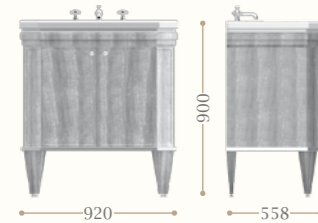

Victorian lavabo sottopiano
Victorian undermounted basin
Codice/Code 2010

Adelaide
Codice/Code 3158
 finitura/finishing: Chesnut, Silver
Claremont console
920 mm
Codice/Code 2217

Costance
Codice/Code 3165
 specchio/mirror
 marmo/marble: black
 finitura/finishing: Ivory lacquer
Victorian lavabo sottopiano
Victorian undermounted basin
Codice/Code 2010