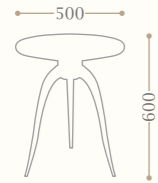

Arthur

tavolino in Mogano massello
side table in solid Mahogany wood

Codice/Code 50-005

finitura/finishing: Havana

Alexander

tavolini coordinati
in Mogano massello
nesting table in solid
Mahogany wood

Codice/Code 50-001