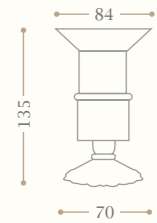

**Portabicchiere da appoggio
in ceramica**

*Ceramic freestanding
tumbler holder*

Codice/Code 10723

disponibile in cromo/inalux/
oro/bronzo/nichel/oro rosa
*available in chrome/inalux/
dark gold/bronze/nichel/rose gold*