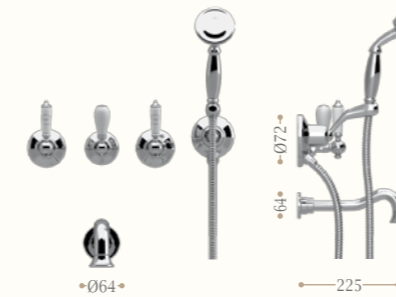

The Berkeley series is also available with black porcelain levers.

Gruppo vasca con doccetta
montaggio a muro

*Wall mounted bath
and shower mixer*

Codice/Code S360

disponibile in cromo/incalux/
oro/bronzo/nickel/oro rosa
*available in chrome/incalux/
dark gold/bronze/nickel/rose gold*