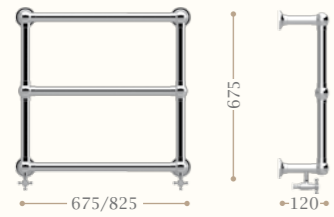

Right page: Pimlico towel warmer solid brass chrome finishing.

Green Park 1
675x675 mm
245 W - 211 Kcal/h Δt 50°
Codice/Code 9072

Green Park 2
825x675 mm
280 W - 241 Kcal/h Δt 50°
Codice/Code 9074

disponibile in cromo/inalux/
oro/bronzo/nickel/oro rosa
available in chrome/inalux/
dark gold/bronze/nickel/rose gold