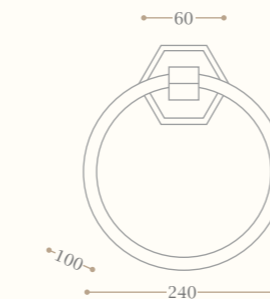

Anello portasalvietta
Towel ring
Codice/Code 10815

disponibile in cromo/inalux/
oro/bronzo/nickel/oro rosa
available in chrome/inalux/
dark gold/bronze/nickel/rose gold