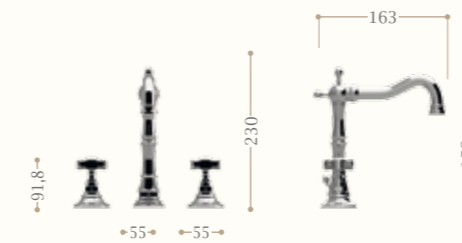

Rubinetto incasso

Cut off tap wall mounted

Codice/Code S272

disponibile in cromo/incalux/
oro/bronzo/nickel/oro rosa
available in chrome/incalux/
dark gold/bronze/nickel/rose gold

ASCOT

Ascot Style bidet one hole mixer.
Left page: Ascot Style basin one hole mixer chrome.