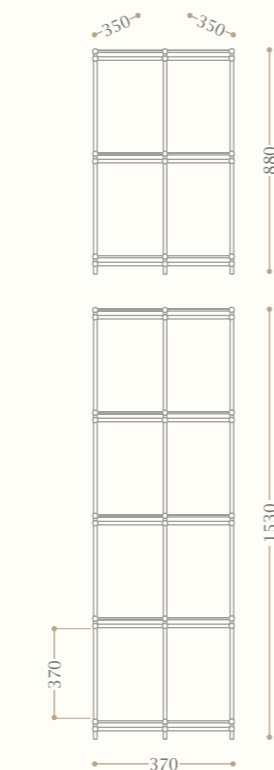

Douglas portasalviette e scopino

Douglas freestanding towel rail with toilet brush

Codice/Code 10610

disponibile in cromo/incaflux/
oro/bronzo/nichel/oro rosa
available in chrome/incaflux/
dark gold/bronze/nichel/rose gold

Forrest portasalviette e accessori

Forrest freestanding towel rail with accessories

Codice/Code 10615

disponibile in cromo/incaflux/
oro/bronzo/nichel/oro rosa
available in chrome/incaflux/
dark gold/bronze/nichel/rose gold

Trevor portasalviette

Trevor freestanding towel rail

Codice/Code 10168

disponibile in cromo/incaflux/
oro/bronzo/nichel/oro rosa
available in chrome/incaflux/
dark gold/bronze/nichel/rose gold

Le misure sono espresse in mm. *The measures are expressed in mm.*

Wallace specchio a muro con porta accappatoio cromo

Wallace wall mirror with robe hook chrome

Codice/Code 8615

disponibile solo in cromo
available only in chrome

Taylor gruppo tre mensole

Taylor accessory three shelves storage

Codice/Code 8610

Taylor gruppo cinque mensole

Taylor accessory five shelves storage

Codice/Code 8611

disponibile in cromo
available in chrome

Per i disegni tecnici vi invitiamo a consultare le schede - www.gentry-home.com
For the technical drawings, please visit our website www.gentry-home.com.