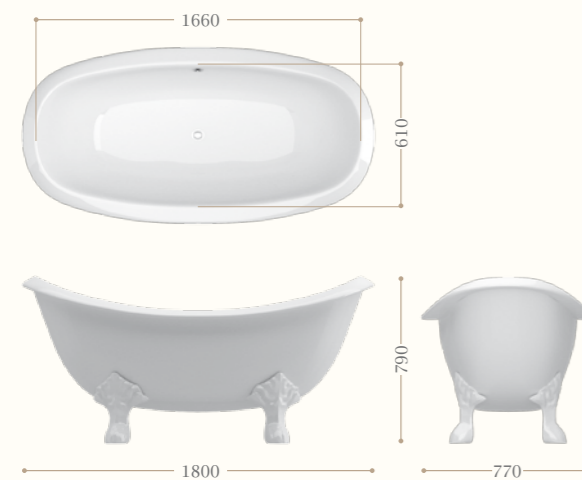

Tulip

Codice/Code 9157

verniciatura esterna/external painting:
bianco/white
codice RAL/colours RAL code

set piedi in ghisa/cast iron feet set:
cromo/chrome
incalux/incaluz
bianchi/white
bronzo/bronze
grezzi/unfinished
codice RAL/colours RAL code