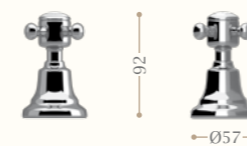

Rubinetto incasso

Cut off tap wall mounted

Codice/Code S272

disponibile in cromo/incalux/
oro/bronzo/nickel/oro rosa
available in chrome/incalux/
dark gold/bronze/nickel/rose gold

ASCOT

Ascot Style bidet one hole mixer.
Left page: Ascot Style basin one hole mixer chrome.