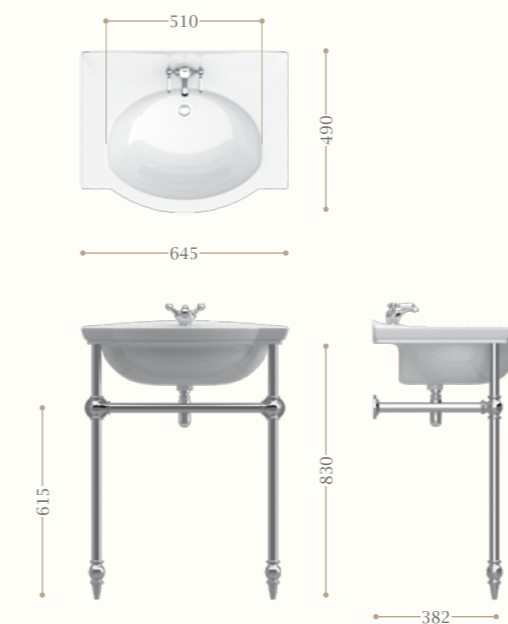

Lavabo grande bianco
White large basin
Codice/Code 4000 | 4001 | 4002

Balasani console
Codice/Code 4095 | 4096

disponibile in cromo/inalux/
oro/bronzo/nickel/oro rosa
available in chrome/inalux/
dark gold/bronze/nickel/rose gold