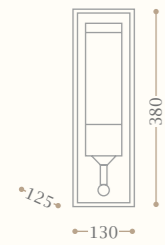

Hancock

lampada a parete
wall lamp

Codice/Code 9268

disponibile solo in nickel
available only in nickel