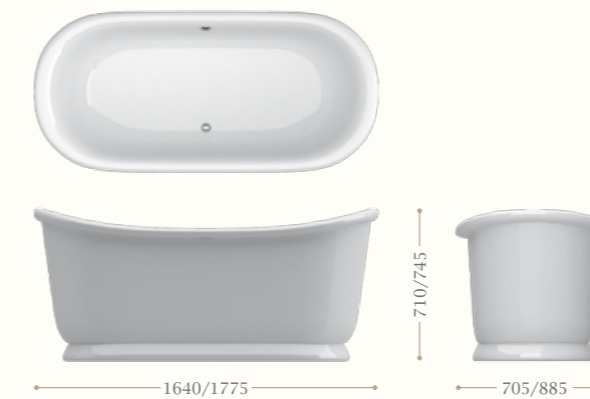

Georgian 1770

Codice/Code 9346