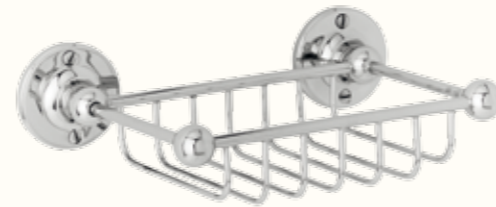

disponibile in cromo/inalux/
oro/bronzo/nichel/oro rosa
available in chrome/inalux/
dark gold/bronze/nichel/rose gold

Cestello grande
Large soap and sponge basket
Codice/Code 8394

disponibile in cromo/inalux/
oro/bronzo/nichel/oro rosa
available in chrome/inalux/
dark gold/bronze/nichel/rose gold