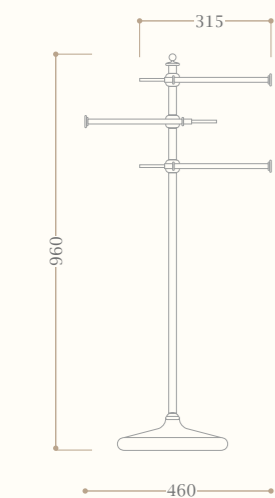

Codice/Code 10615

disponibile in cromo/incaflux/
oro/bronzo/nichel/oro rosa
available in chrome/incaflux/
dark gold/bronze/nichel/rose gold

Trevor portasalviette

Trevor freestanding towel rail

Codice/Code 10168