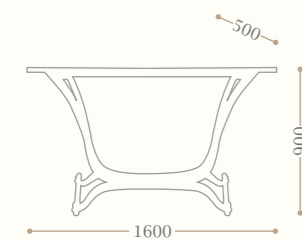

Melrose

tavolo da trucco in Mogano massello
vanity table in solid Mahogany wood

Codice/Code 50-023

finitura/finishing: Havana, Black Monochrome,
Florence Silver