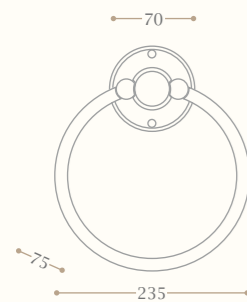

Asta singola grande

Large single rod

Codice/Code 10560

disponibile in cromo/inalux/
oro/bronzo/nickel/oro rosa
*available in chrome/inalux/
dark gold/bronze/nickel/rose gold*