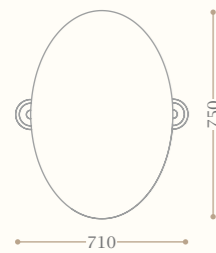

Queen Mirror

basculante ovale
oval tilting mirror

Codice/Code 10300

disponibile in cromo/inalux/
oro/bronzo/nickel/oro rosa
available in chrome/inalux/
dark gold/bronze/nickel/rose gold