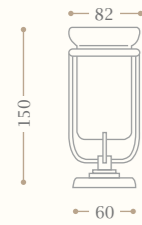

Codice/Code 10875

disponibile in cromo/inalux/
oro/bronzo/nickel/oro rosa
available in chrome/inalux/
dark gold/bronze/nickel/rose gold

Portasapone in ceramica da appoggio
Ceramic freestanding soap dish

Codice/Code 10880

disponibile in cromo/inalux/
oro/bronzo/nickel/oro rosa
available in chrome/inalux/
dark gold/bronze/nickel/rose gold

Porta sapone liquido in ceramica da appoggio
Ceramic freestanding dispenser

Codice/Code 10885

disponibile in cromo/inalux/
oro/bronzo/nickel/oro rosa
available in chrome/inalux/
dark gold/bronze/nickel/rose gold

Codice/Code 10860

disponibile in cromo/inalux/
oro/bronzo/nickel/oro rosa
available in chrome/inalux/
dark gold/bronze/nickel/rose gold

disponibile in cromo/inalux/
oro/bronzo/nickel/oro rosa
available in chrome/inalux/
dark gold/bronze/nickel/rose gold

Porta rotolo di scorta
Toilet roll holder for spare roll
Codice/Code 10825

Porta rotolo
Toilet roll holder
Codice/Code 10820

disponibile in cromo/inalux/
oro/bronzo/nickel/oro rosa
available in chrome/inalux/
dark gold/bronze/nickel/rose gold

Anello portasalvietta
Towel ring
Codice/Code 10815

disponibile in cromo/inalux/
oro/bronzo/nickel/oro rosa
available in chrome/inalux/
dark gold/bronze/nickel/rose gold