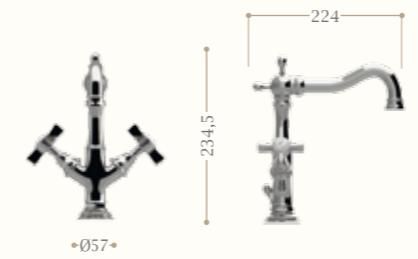

**Gruppo lavabo Style
tre fori con salterello**

*Style basin mixer
three tap holes with pop-up waste*

Codice/Code S752

disponibile in cromo/inalux/
oro/bronzo/nickel/oro rosa
*available in chrome/inalux/
dark gold/bronze/nickel/rose gold*