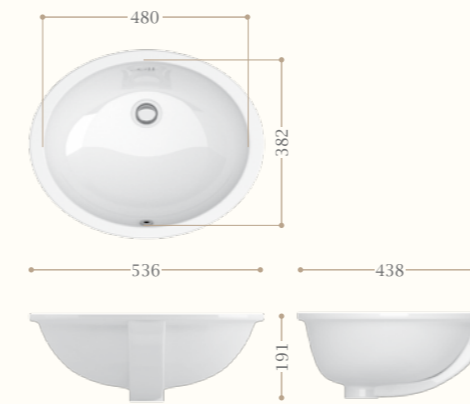

Lavabo sottopiano 480mm
Undermounted basin 480mm
Codice/Code 2010