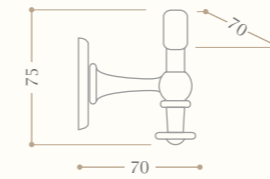

disponibile in cromo/inalux/
oro/bronzo/nickel/oro rosa
*available in chrome/inalux/
dark gold/bronze/nickel/rose gold*

Anello portasalvietta

Towel ring

Codice/Code 10548

disponibile in cromo/inalux/
oro/bronzo/nickel/oro rosa
*available in chrome/inalux/
dark gold/bronze/nickel/rose gold*