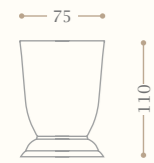

Codice/Code 8830

disponibile in cromo/incaflux/
oro/bronzo/nichel/oro rosa
available in chrome/incaflux/
dark gold/bronze/nichel/rose gold

DAME

Dame freestanding soap dish chrome.
Left page: Dame ceramic dispenser, toothbrush and freestanding cotton holder chrome.