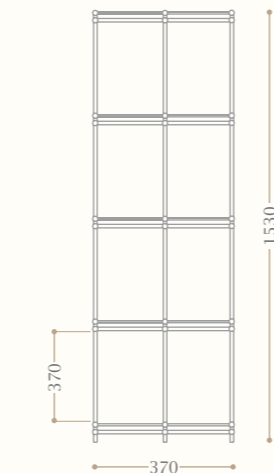

Taylor gruppo tre mensole

Taylor accessory three shelves storage

Codice/Code 8610

Taylor gruppo cinque mensole

Taylor accessory five shelves storage

Codice/Code 8611

disponibile in cromo
available in chrome