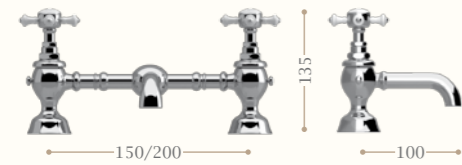

200 mm
Codice/Code 8148
150 mm
Codice/Code 8150

disponibile in cromo/incalux/
oro/bronzo/nickel/oro rosa
*available in chrome/incalux/
dark gold/bronze/nickel/rose gold*

disponibile in cromo/incalux/
oro/bronzo/nickel/oro rosa
*available in chrome/incalux/
dark gold/bronze/nickel/rose gold*

Rubinetti singoli lavabo
Pillar taps

disponibile in cromo/incalux/
oro/bronzo/nickel/oro rosa
*available in chrome/incalux/
dark gold/bronze/nickel/rose gold*

Gruppo lavabo incasso a muro
Basin wall mounted mixer

disponibile in cromo/incalux/
oro/bronzo/nickel/oro rosa
*available in chrome/incalux/
dark gold/bronze/nickel/rose gold*

Monoforo lavabo un foro con salterello
Basin one hole mixer with pop-up waste

disponibile in cromo/incalux/
oro/bronzo/nickel/oro rosa
*available in chrome/incalux/
dark gold/bronze/nickel/rose gold*

Monoforo bidet un foro con salterello
Bidet one hole mixer with pop-up waste

disponibile in cromo/incalux/
oro/bronzo/nickel/oro rosa
*available in chrome/incalux/
dark gold/bronze/nickel/rose gold*