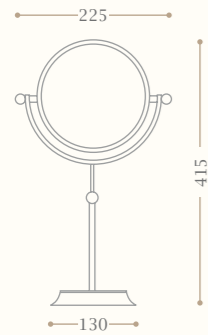

Unique Accessori - Accessories

Kirk specchio da tavolo
Kirk freestanding mirror table
Codice/Code 8398

disponibile in cromo/incaflux/
oro/bronzo/nichel/oro rosa
available in chrome/incaflux/
dark gold/bronze/nichel/rose gold