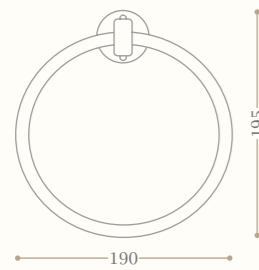

Anello portasalvietta
Towel ring
Codice/Code 10215

disponibile in cromo/inalux/
oro/bronzo/nickel/oro rosa
available in chrome/inalux/
dark gold/bronze/nickel/rose gold