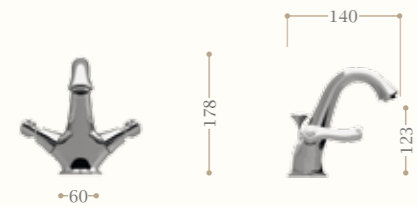

Monoforo lavabo un foro
Basin one hole mixer

Codice/Code 11050

disponibile in cromo/incalux/
oro/bronzo/nickel/oro rosa
available in chrome/incalux/
dark gold/bronze/nickel/rose gold