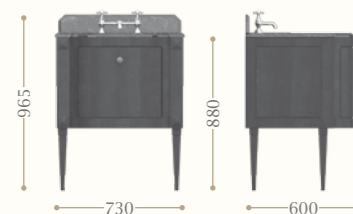

Codice/Code 2513

Chester Nero
Black Chester
Codice/Code 3095

marmo/marble: black

Victorian lavabo sottopiano
Victorian undermounted basin
Codice/Code 2010

Chester singolo Mogano
Single Chester Mahogany

Codice/Code 3090