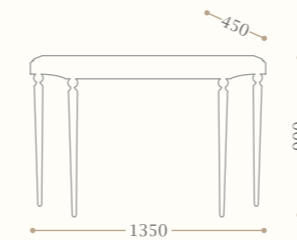

Marey

tavolo console in Mogano massello
con dettagli in foglia oro
console table in solid Mahogany wood
with gold leaf details

Codice/Code 50-022

finitura/finishing:
Havana, Kerala Gold