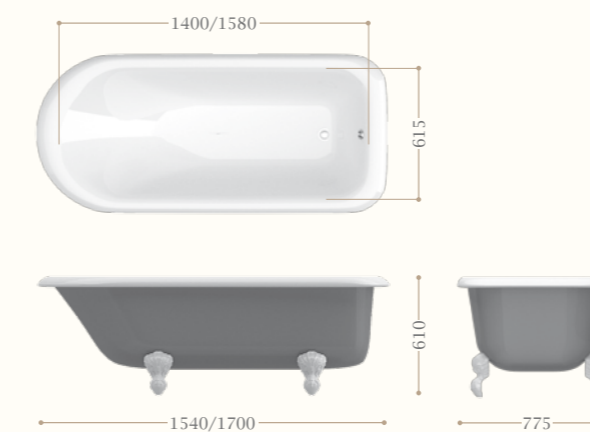

Margaret 1700

senza fori/without holes
Codice/Code 9151