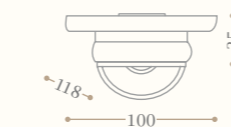

disponibile in cromo/inalux/
oro/bronzo/nickel/oro rosa
*available in chrome/inalux/
dark gold/bronze/nickel/rose gold*

Portaspazzolini a muro
Wall mounted toothbrush holder
Codice/Code 8374

disponibile in cromo/inalux/
oro/bronzo/nickel/oro rosa
*available in chrome/inalux/
dark gold/bronze/nickel/rose gold*