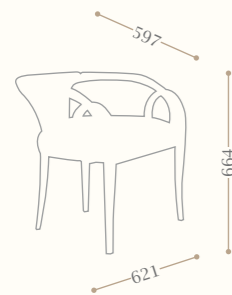

Sue

sedia in Mogano massello
rivestita in tessuto base bianco
*vanity chair in solid Mahogany wood
and white base fabric upholstery*

Codice/Code 20-010

finitura/finishing: Havana