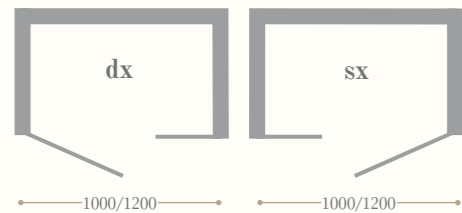

Arcadia porta battente e pannello fisso

Arcadia door with fixed panel

vetro trasparente/vetro satinato
clear glass/frosted glass

disponibile in cromo/inalux/oro/bronzo
decoro vetro floreale o déco
available in chrome/inalux/gold/bronze
glass decoration floral or déco

Arcadia cabina doccia ad angolo

Arcadia shower enclosures

vetro trasparente/vetro satinato
clear glass/frosted glass

disponibile in cromo/inalux/oro/bronzo
decoro vetro floreale o déco
available in chrome/inalux/gold/bronze
glass decoration floral or déco

Arcadia cabina doccia ad angolo semicircolare

Arcadia corner enclosures

vetro trasparente/vetro satinato
clear glass/frosted glass

disponibile in cromo/inalux
decoro vetro floreale o déco
available in chrome/inalux
glass decoration floral or déco

Arcadia porta battente

Arcadia door

vetro trasparente/vetro satinato
clear glass/frosted glass

disponibile in cromo/inalux/oro/bronzo
decoro vetro floreale o déco
available in chrome/inalux/gold/bronze
glass decoration floral or déco