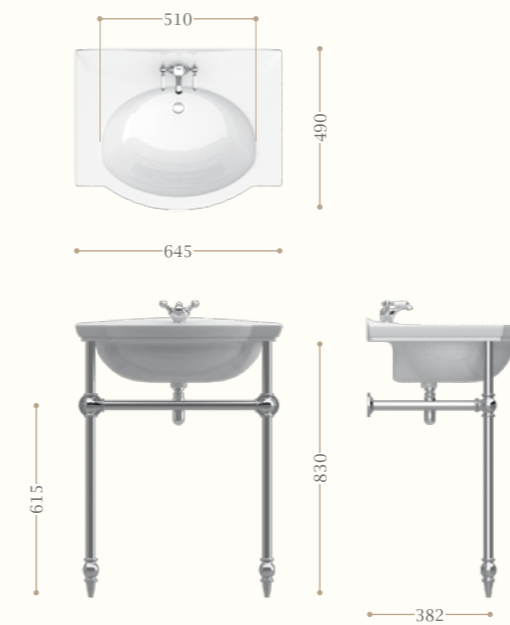

Damea Collection

Console metallica
Metallic console
Codice/Code 4095

disponibile in cromo/incalux/
oro/bronzo/nichel/oro rosa
available in chrome/incalux/
dark gold/bronze/nichel/rose gold