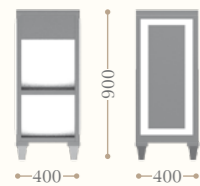

Nottingham Étagère

Codice/Code 3040

disponibile/available:
bianco/white RAL 9016
avorio/ivory RAL 9001
grigio perla/pearl grey RAL 7047
borgogna/burgundy RAL 4004
nero/black RAL 9005

Nottingham 100

Codice/Code 3030

marmo/marble:
Nero Marquinia/Black Marquinia

disponibile/available:
bianco/white RAL 9016
avorio/ivory RAL 9001
grigio perla/pearl grey RAL 7047
borgogna/burgundy RAL 4004
nero/black RAL 9005

**Nouveau lavabo
ad incasso soprapiano**

Nouveau inset basin

Codice/Code 5012

Nottingham 200

Codice/Code 3035

marmo/marble:
Nero Marquinia/Black Marquinia

disponibile/available:
bianco/white RAL 9016
avorio/ivory RAL 9001
grigio perla/pearl grey RAL 7047
borgogna/burgundy RAL 4004
nero/black RAL 9005

**Nouveau lavabo
ad incasso soprapiano**

Nouveau inset basin

Codice/Code 5012