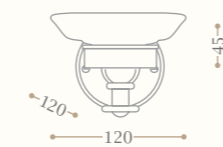

KENT

Kent ceramic dispenser and soap dish chrome.
Left page: Kent towel ring chrome.

**Portabicchiere
in ceramica a muro**

Ceramic wall mounted tumbler holder

Codice/Code 10546

disponibile in cromo/inalux/
oro/bronzo/nichel/oro rosa
*available in chrome/inalux/
dark gold/bronze/nickel/rose gold*