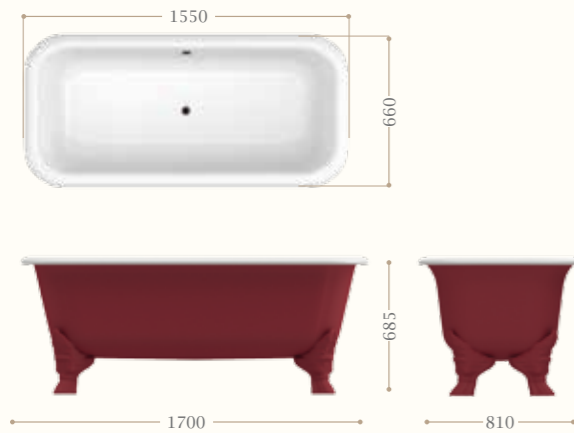

Vasche in ghisa - Cast iron bathtubs

Bexley

Codice/Code 9132

verniciatura esterna/external painting:
bianco/white
codice RAL/colours RAL code

set piedi in ghisa/cast iron feet set:
cromo/chrome
incalux/incaluz
bianchi/white
bronzo/bronze
grezzi/unfinished
codice RAL/colours RAL code