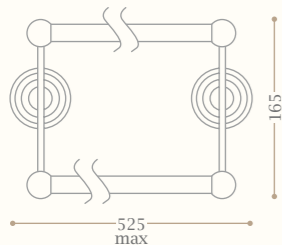

Asta doppia

Double towel rail

Codice/Code 8382

disponibile in cromo/inalux/
oro/bronzo/nickel/oro rosa
available in chrome/inalux/
dark gold/bronze/nickel/rose gold