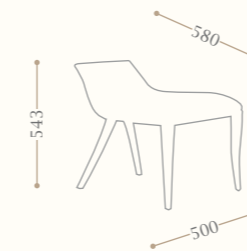

Sandy

seduta in Mogano massello
rivestita in tessuto base bianco
*dressing chair in solid Mahogany wood
and white base fabric upholstery*

Codice/Code 20-012

finitura/finishing: Havana