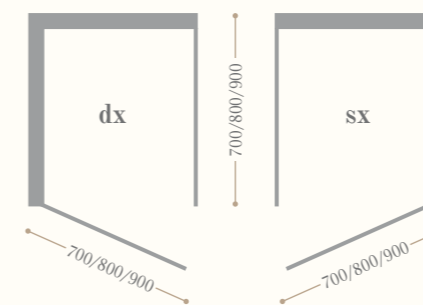

Arcadia porta battente e pannello fisso

Arcadia door with fixed panel

vetro trasparente/vetro satinato
clear glass/frosted glass

disponibile in cromo/inalux/oro/bronzo
decoro vetro floreale o déco
available in chrome/inalux/gold/bronze
glass decoration floral or déco