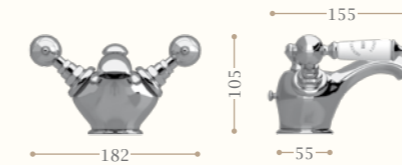

Monoforo lavabo un foro con salterello

Basin one hole mixer with pop-up waste

Codice/Code 8343

disponibile in cromo/incalux/
oro/bronzo/nickel/oro rosa
available in chrome/incalux/
dark gold/bronze/nickel/rose gold