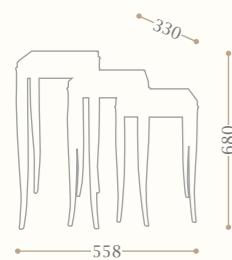

Alexander

tavolini coordinati
in Mogano massello
nesting table in solid
Mahogany wood

Codice/Code 50-001

finitura/finishing: Havana