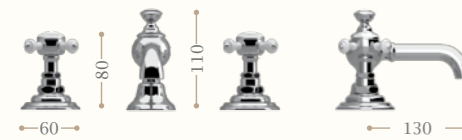

200 mm
Codice/Code 8148
150 mm
Codice/Code 8150

disponibile in cromo/incalux/
oro/bronzo/nickel/oro rosa
*available in chrome/incalux/
dark gold/bronze/nickel/rose gold*