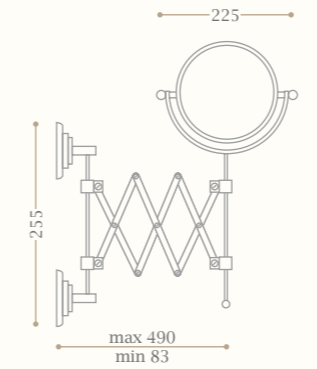

Codice/Code 10810

disponibile in cromo/inalux/
oro/bronzo/nichel/oro rosa
available in chrome/inalux/
dark gold/bronze/nichel/rose gold

Specchio a muro
Wall mirror

Codice/Code 10870

disponibile in cromo/inalux/
oro/bronzo/nichel/oro rosa
available in chrome/inalux/
dark gold/bronze/nichel/rose gold