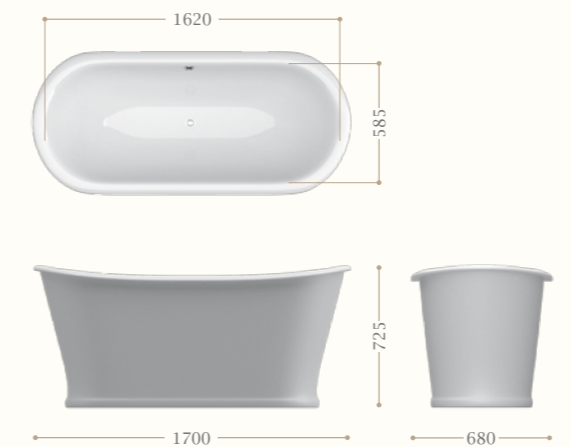

Vasche in ghisa - *Cast iron bathtubs*

Eiffel

Codice/Code 9159

verniciatura esterna/external painting:
bianco/white
codice RAL/colours RAL code

Epoque

Codice/Code 9158

verniciatura esterna/external painting:
bianco/white
codice RAL/colours RAL code