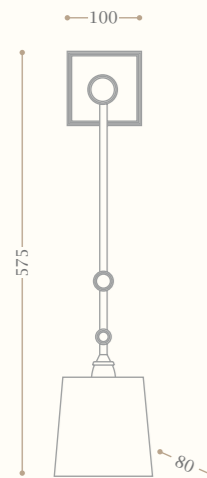

Vogue-S

lampada a parete con paralume
in tessuto bianco o nero
*wall lamp with shade
in white or black fabric*

Codice/Code 9235-W

disponibile in cromo/inalux/
oro/bronzo/nichel/oro rosa
*available in chrome/inalux/
dark gold/bronze/nickel/rose gold*