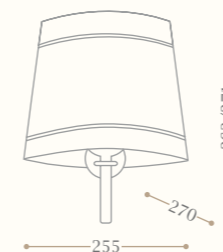

White Cloud

lampada a parete con paralume
in tessuto bianco
*wall lamp with shade
in white fabric*

Codice/Code 9294-W

disponibile in cromo/inalux/
oro/bronzo/nichel/oro rosa
*available in chrome/inalux/
dark gold/bronze/nickel/rose gold*