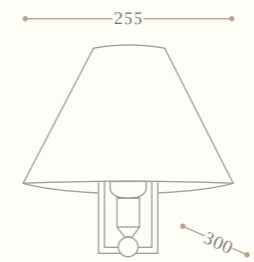

Glasgow

lampada a parete
wall lamp

Codice/Code 9286

disponibile in cromo/inalux/
oro/bronzo/nichel/oro rosa
available in chrome/inalux/
dark gold/bronze/nickel/rose gold

Trent

lampada a parete
wall lamp

Codice/Code 9283

disponibile in cromo/inalux/
oro/bronzo/nichel/oro rosa
available in chrome/inalux/
dark gold/bronze/nickel/rose gold