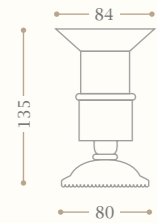

Portabicchiere in ceramica da appoggio

Ceramic freestanding tumbler holder

Codice/Code 10623

disponibile in cromo/inalux/
oro/bronzo/nichel/oro rosa
*available in chrome/inalux/
dark gold/bronze/nichel/rose gold*