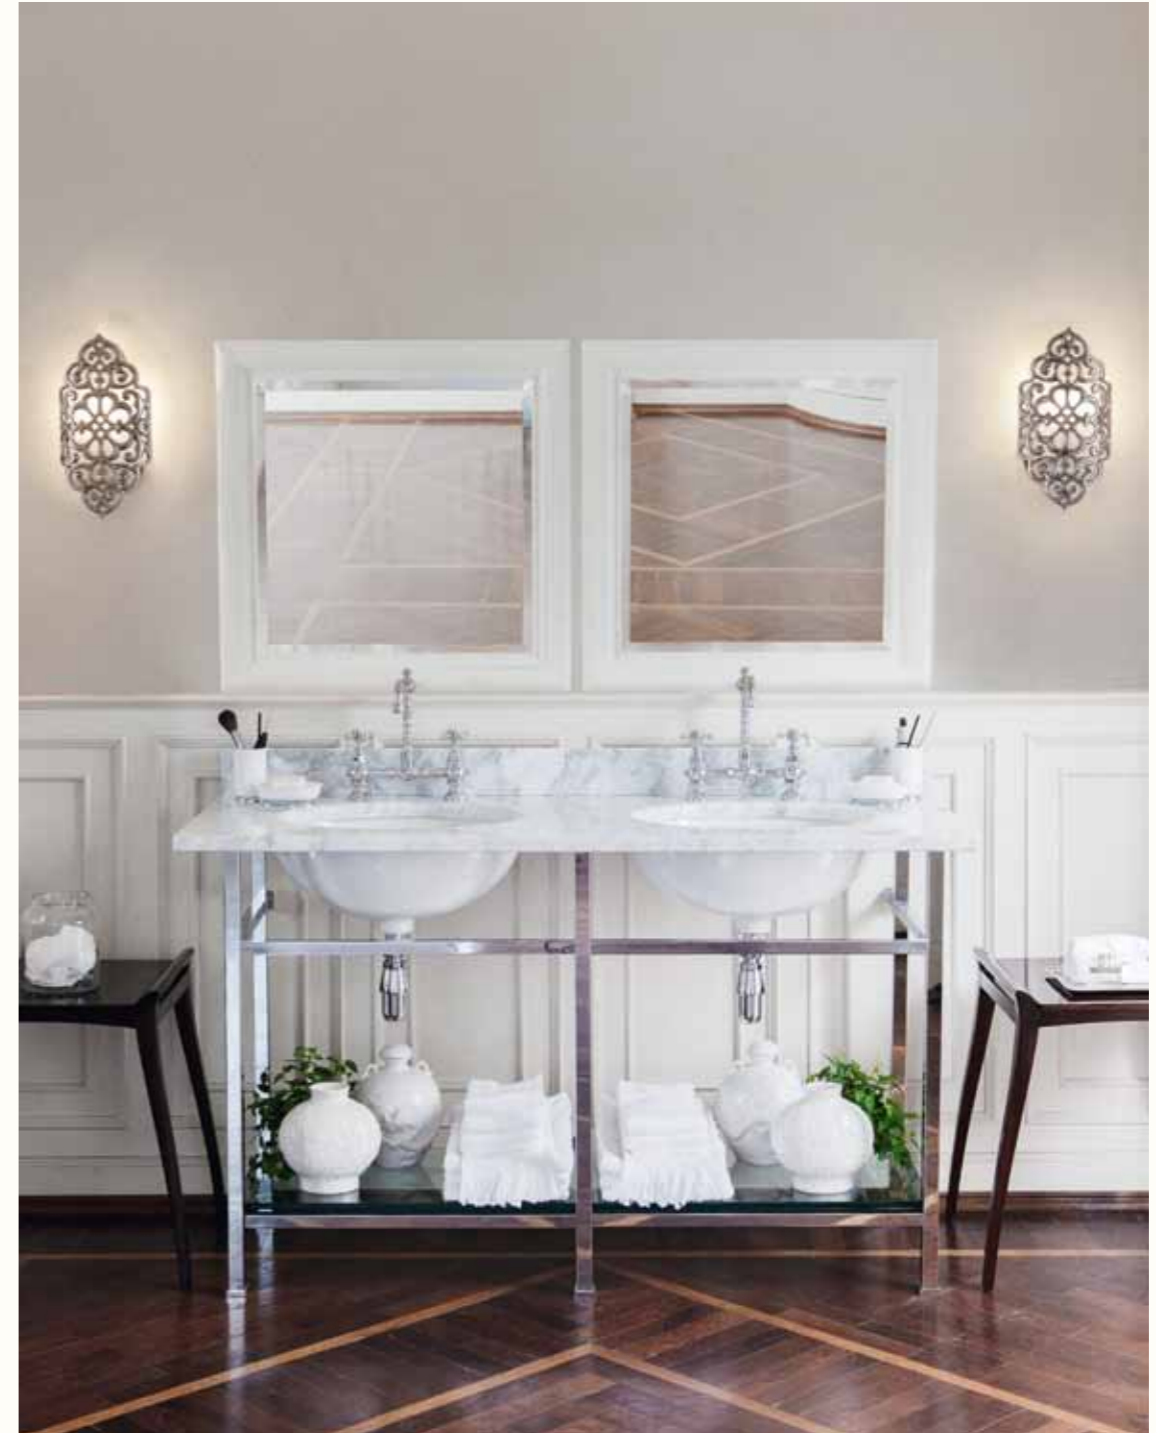

MAYA

Maya wood hand carved mirror frame, silver leaf finishing.
Balasani New City collection.

OCEAN

Ocean wood hand carved mirror frame, white mat finishing.
Celine marble and brass console.

ANNE

Anne wood hand carved mirror frame, dusty white finishing. Dustin vanity unit.