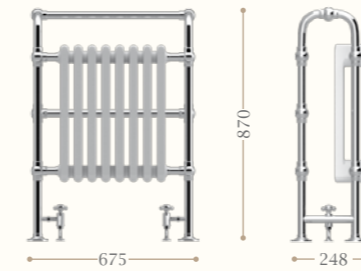

Piccadilly
675x870 mm
1240 W - 1067 Kcal/h Δt 50°
Codice/Code 9080

disponibile in cromo/incalux/
oro/bronzo/nichel/oro rosa
available in chrome/incalux/
dark gold/bronze/nickel/rose gold