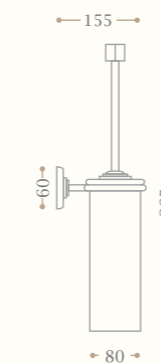

Scopino a muro
Wall mounted toilet brush holder