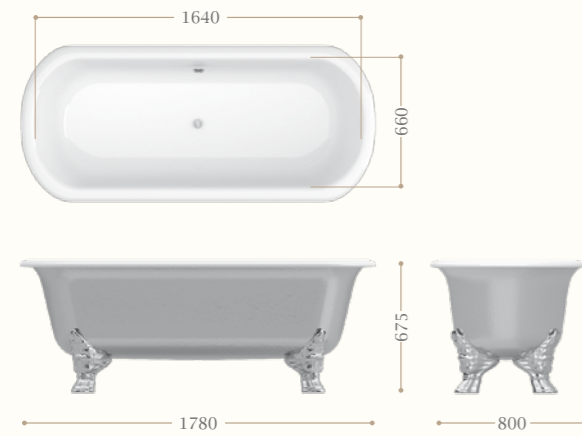

Vasche in ghisa - *Cast iron bathtubs*

Carlton

decorata in foglia argento
in luxury finishing silver leaf

Codice/Code 9142

set piedi in ghisa/cast iron feet set:
argento/silver
codice RAL/colours RAL code