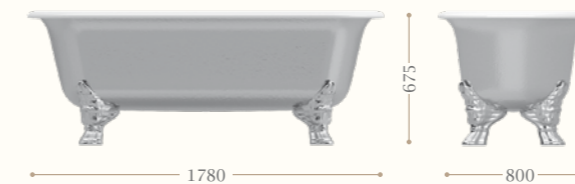

Carlton

decorata in foglia oro
in luxury finishing gold leaf
Codice/Code 9141

set piedi in ghisa/cast iron feet set:
oro/gold