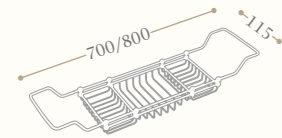

disponibile in cromo/inalux/
oro/bronzo/nichel/oro rosa
available in chrome/inalux/
dark gold/bronze/nichel/rose gold

Ella estensibile vasca
Ella soap and sponge tray
Codice/Code 10280