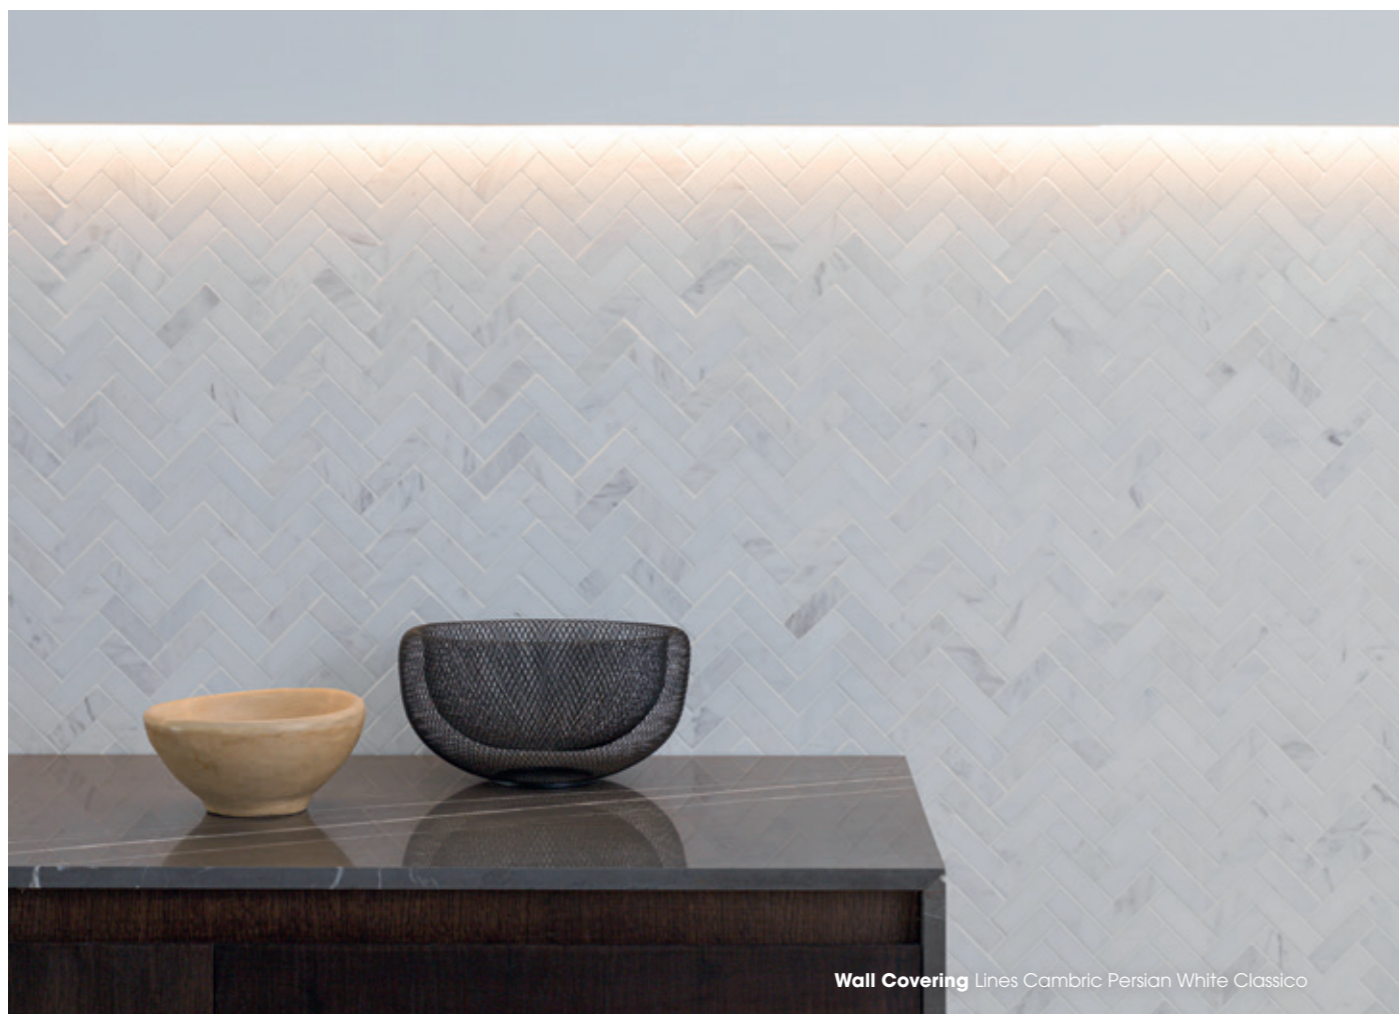

Wall Covering Levels Scale Corten

Wall Covering Lines Cambric Persian White Classico