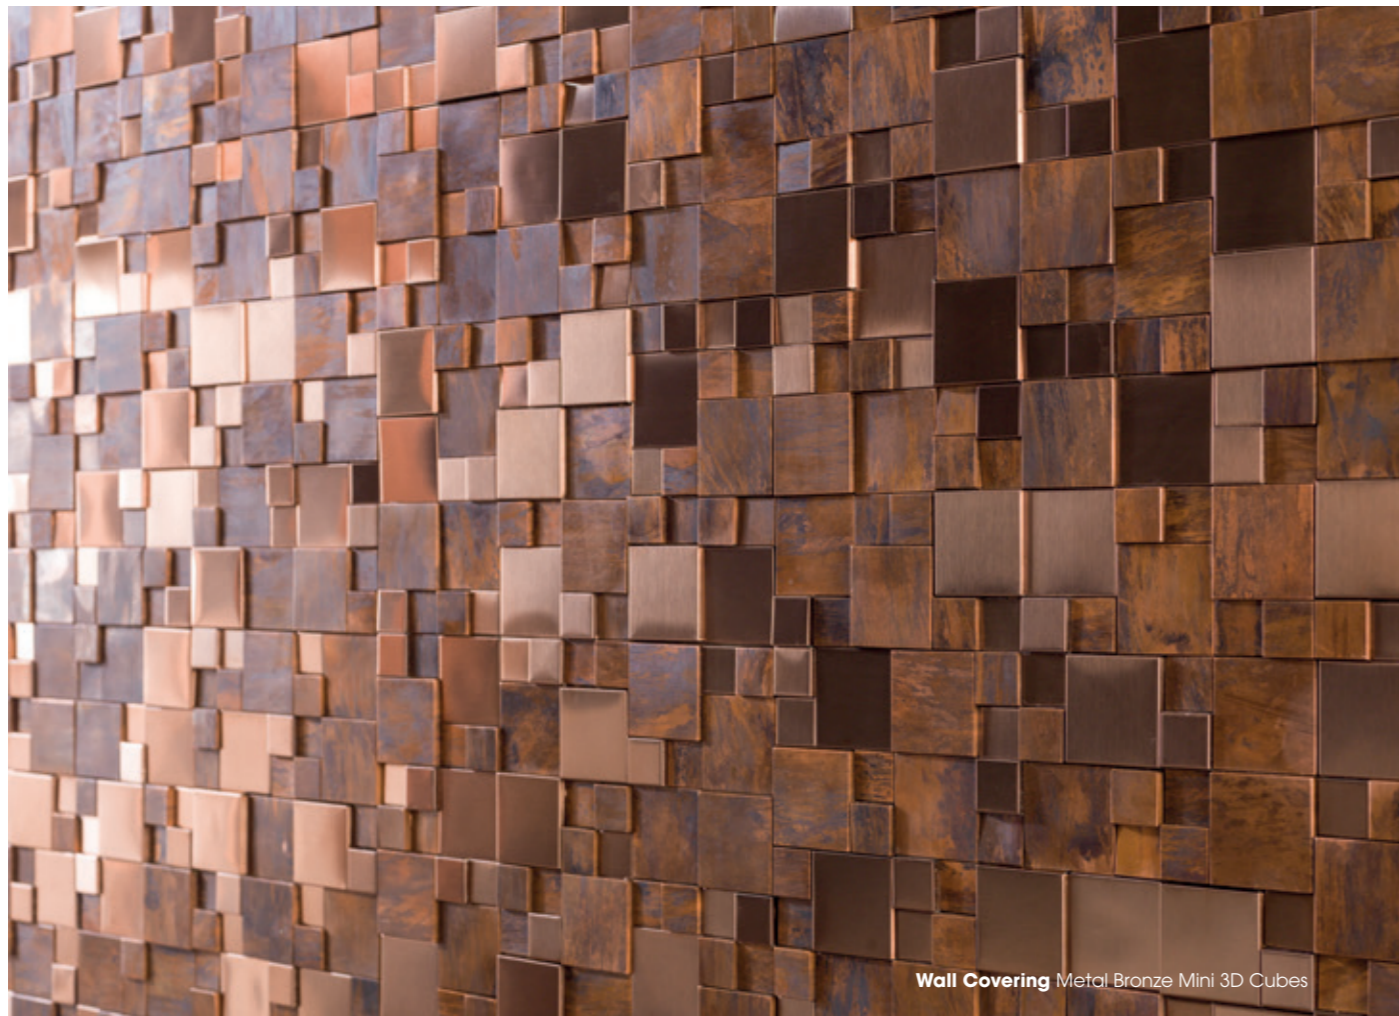

Wall Covering Gravity Aluminium Wave Gold

Wall Covering Metal Bronze Mini 3D Cubes