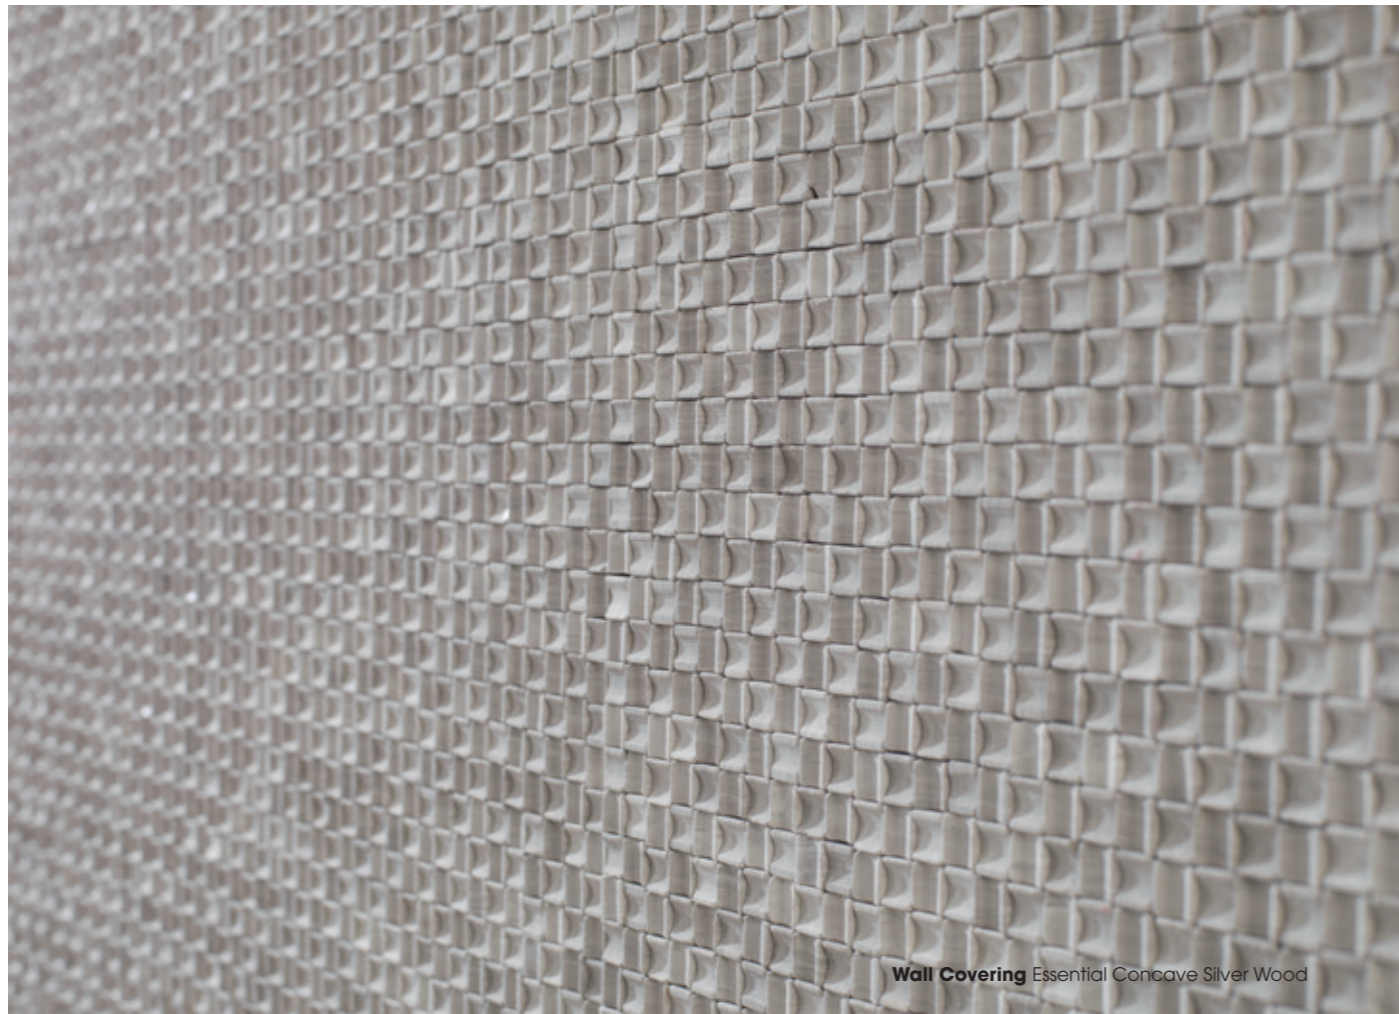

Essential Convex Silver Wood
30cm x 30cm x 0,8cm
11 13/16" x 11 13/16" x 5/16"
100240731
G-138

Essential Diamond Persian White
30,5cm x 30,5cm x 0,8cm
12" x 12" x 5/16"
100203124
G-139

Essential Diamond Silver Wood
30,5cm x 30,5cm x 0,8cm
12" x 12" x 5/16"
100203095
G-139