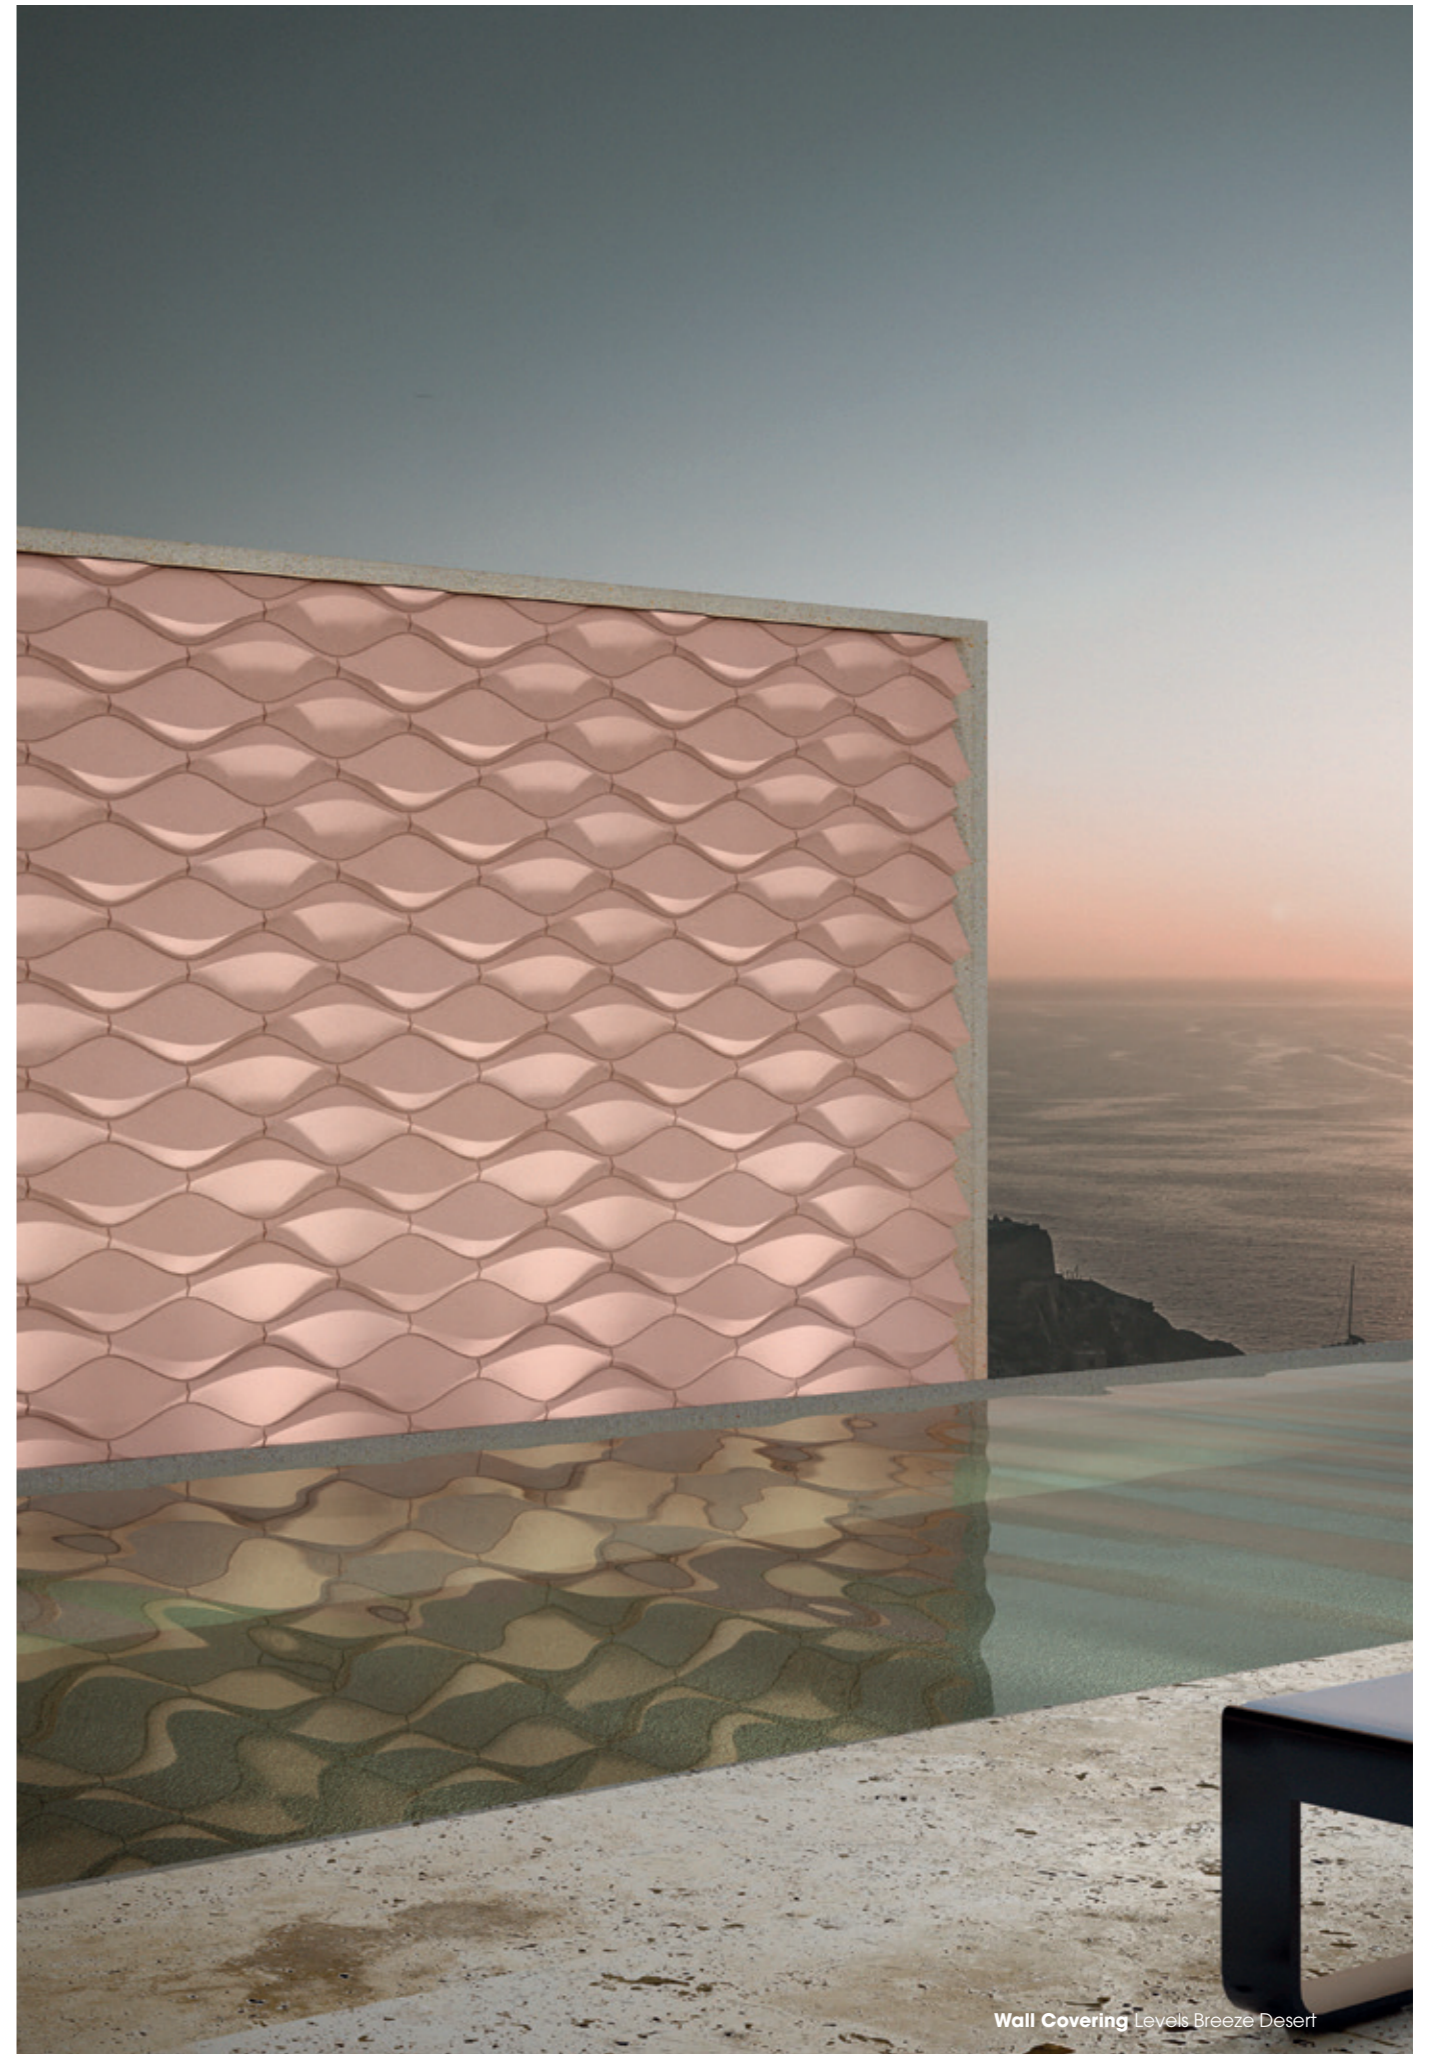

Wall Covering Essential Concave Silver Wood

Wall Covering Essential Net Carrara

Wall Covering Levels Breeze Desert

Form Hub Black
 22,5cm x 26cm x 1cm
 8 7/8" x 10 1/4" x 3/8"
 100290880
 G-118

Form Hub Brown
 22,5cm x 26cm x 1cm
 8 7/8" x 10 1/4" x 3/8"
 100297463
 G-114