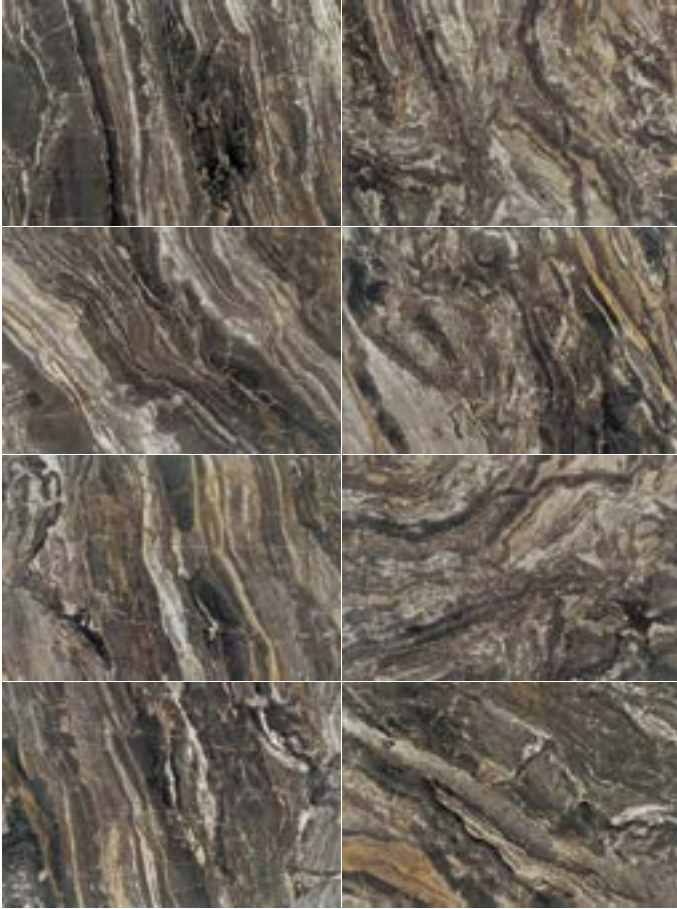

Silver Fantasy

D*5871BM 600X900mm / 900X900mm